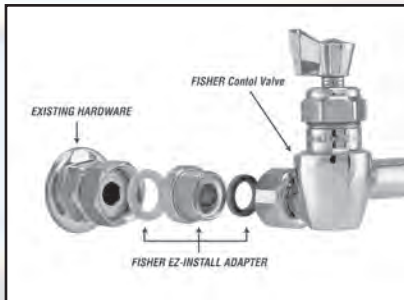

| 8" BACKSPLASH MOUNT FAUCET WITH SWIVEL/RIGID GOOSENECK, EZ-INSTALL ADAPTERS | | | |
|---|-------|----------|---|
| HANDLE TYPE | | CATEGORY | DESCRIPTION |
| LEVER | WRIST | | |
| 61441 | 61468 | SS | 8" BS Mount Faucet, 6" Swivel/Rigid Gooseneck Spout, EZ-Install Adapters |
| 61263 | 61271 | SS | 8" BS Mount Faucet, 12" Swivel/Rigid Gooseneck Spout, EZ-Install Adapters |

lever handles

wrist handles

8" BACKSPLASH MOUNT FAUCET WITH CONTROL SWING SPOUT, EZ-INSTALL ADAPTERS

| HANDLE TYPE | | CATEGORY | DESCRIPTION |
|-------------|-------|----------|--|
| LEVER | WRIST | | |
| 65471 | 65528 | SS | 8" BS Mount Faucet, 12" Control Swing Spout, EZ-Install Adapters |

8" BACKSPLASH MOUNT FAUCET WITH DOUBLE JOINTED CONTROL SWING SPOUT, EZ-INSTALL ADAPTERS

| HANDLE TYPE | | CATEGORY | DESCRIPTION |
|-------------|-------|----------|--|
| LEVER | WRIST | | |
| 65552 | 65587 | SS | 8" BS Mount Faucet, 12" Control Swing Spout, 7" DJ, EZ-Install Adapters |
| 65617 | 65641 | SS | 8" BS Mount Faucet, 12" Control Swing Spout, 12" DJ, EZ-Install Adapters |

FISHER EZ-Install Adapters speed up replacement by allowing FISHER Backsplash Mount Faucets to be installed without the need to remove the backsplash from the wall. There's an EZ-Install Adapter for practically any existing faucet