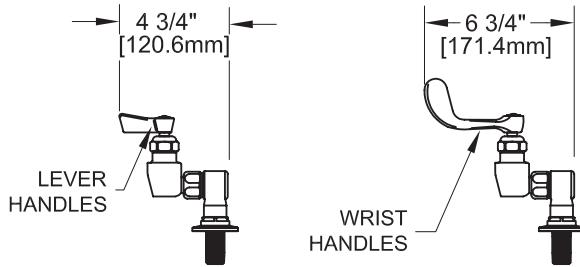

8" DECK MOUNT FAUCET W/ LEVER HANDLES

8" DECK MOUNT FAUCET W/ WRIST HANDLES

SIDE VIEW:

ROUGH-IN:

PRODUCT NAME:
STAINLESS STEEL
8" DECK MOUNT FAUCETS

MODEL:

- 57630 W/ 6" SWING SPOUT W/ LEVER HANDLES
- 57649 W/ 8" SWING SPOUT W/ LEVER HANDLES
- 57657 W/ 10" SWING SPOUT W/ LEVER HANDLES
- 57665 W/ 12" SWING SPOUT W/ LEVER HANDLES
- 57673 W/ 14" SWING SPOUT W/ LEVER HANDLES
- 57681 W/ 16" SWING SPOUT W/ LEVER HANDLES
- 57827 W/ 6" SWING SPOUT W/ WRIST HANDLES
- 57835 W/ 8" SWING SPOUT W/ WRIST HANDLES
- 57843 W/ 10" SWING SPOUT W/ WRIST HANDLES
- 57851 W/ 12" SWING SPOUT W/ WRIST HANDLES
- 57878 W/ 14" SWING SPOUT W/ WRIST HANDLES
- 57886 W/ 16" SWING SPOUT W/ WRIST HANDLES

FEATURES

CONTROL VALVE

- * 8" DECK MOUNT
- * STAINLESS STEEL CONSTRUCTION
- * SWIVELLING SEAT DISKS
- * HOT SIDE STEM - RIGHT HAND
- * COLD SIDE STEM - LEFT HAND
- * LEVER HANDLES OR WRIST HANDLES
- * SWING SPOUT

SYSTEM LIMITS

- * TEMP: 40°F MIN. TO 140°F MAX.

SHIPPING WEIGHT

- * 5.0 LBS

* NSF 61-9 APPROVED & LISTED

www.truesdail.com

MODELS	DIM "A"	DIM "B"	DIM "C"
57630 57827	2-1/4" [57mm]	5-7/8" [149mm]	6" [152mm]
57649 57835	2-1/2" [64mm]	6-3/8" [162mm]	8" [204mm]
57657 57843	3-1/8" [79mm]	6-7/8" [175mm]	10" [254mm]
57665 57851	3-3/4" [95mm]	7-3/8" [187mm]	12" [305mm]
57673 57878	4-3/8" [111mm]	8-1/4" [210mm]	14" [356mm]
57681 57886	5" [127mm]	8-7/8" [225mm]	16" [406mm]