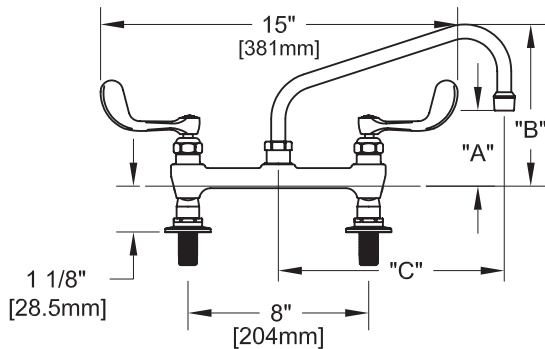

8" DECK MOUNT FAUCET W/ LEVER HANDLES

8" DECK MOUNT FAUCET W/ WRIST HANDLES

SIDE VIEW:

ROUGH-IN:

PRODUCT NAME:
STAINLESS STEEL
8" DECK MOUNT FAUCETS

MODEL:

- 57630 W/ 6" SWING SPOUT W/ LEVER HANDLES
- 57649 W/ 8" SWING SPOUT W/ LEVER HANDLES
- 57657 W/ 10" SWING SPOUT W/ LEVER HANDLES
- 57665 W/ 12" SWING SPOUT W/ LEVER HANDLES
- 57673 W/ 14" SWING SPOUT W/ LEVER HANDLES
- 57681 W/ 16" SWING SPOUT W/ LEVER HANDLES
- 57827 W/ 6" SWING SPOUT W/ WRIST HANDLES
- 57835 W/ 8" SWING SPOUT W/ WRIST HANDLES
- 57843 W/ 10" SWING SPOUT W/ WRIST HANDLES
- 57851 W/ 12" SWING SPOUT W/ WRIST HANDLES
- 57878 W/ 14" SWING SPOUT W/ WRIST HANDLES
- 57886 W/ 16" SWING SPOUT W/ WRIST HANDLES

FEATURES

CONTROL VALVE

- * 8" DECK MOUNT
- * STAINLESS STEEL CONSTRUCTION
- * SWIVELLING SEAT DISKS
- * HOT SIDE STEM - RIGHT HAND
- * COLD SIDE STEM - LEFT HAND
- * LEVER HANDLES OR WRIST HANDLES
- * SWING SPOUT

SYSTEM LIMITS

- * TEMP: 40°F MIN. TO 140°F MAX.

SHIPPING WEIGHT

- * 5.0 LBS

* NSF 61-9 APPROVED & LISTED

www.truesdail.com

MODELS	DIM "A"	DIM "B"	DIM "C"
57630 57827	2-1/4" [57mm]	5-7/8" [149mm]	6" [152mm]
57649 57835	2-1/2" [64mm]	6-3/8" [162mm]	8" [204mm]
57657 57843	3-1/8" [79mm]	6-7/8" [175mm]	10" [254mm]
57665 57851	3-3/4" [95mm]	7-3/8" [187mm]	12" [305mm]
57673 57878	4-3/8" [111mm]	8-1/4" [210mm]	14" [356mm]
57681 57886	5" [127mm]	8-7/8" [225mm]	16" [406mm]