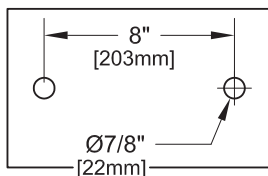

8" DECK MOUNT FAUCET W/ LEVER HANDLES

8" DECK MOUNT FAUCET W/ WRIST HANDLES

SIDE VIEW:

ROUGH-IN:

PRODUCT NAME:
STAINLESS STEEL
8" DECK MOUNT FAUCETS

MODEL:

- 57630 W/ 6" SWING SPOUT W/ LEVER HANDLES
- 57649 W/ 8" SWING SPOUT W/ LEVER HANDLES
- 57657 W/ 10" SWING SPOUT W/ LEVER HANDLES
- 57665 W/ 12" SWING SPOUT W/ LEVER HANDLES
- 57673 W/ 14" SWING SPOUT W/ LEVER HANDLES
- 57681 W/ 16" SWING SPOUT W/ LEVER HANDLES
- 57827 W/ 6" SWING SPOUT W/ WRIST HANDLES
- 57835 W/ 8" SWING SPOUT W/ WRIST HANDLES
- 57843 W/ 10" SWING SPOUT W/ WRIST HANDLES
- 57851 W/ 12" SWING SPOUT W/ WRIST HANDLES
- 57878 W/ 14" SWING SPOUT W/ WRIST HANDLES
- 57886 W/ 16" SWING SPOUT W/ WRIST HANDLES

FEATURES

CONTROL VALVE

- * 8" DECK MOUNT
- * STAINLESS STEEL CONSTRUCTION
- * SWIVELLING SEAT DISKS
- * HOT SIDE STEM - RIGHT HAND
- * COLD SIDE STEM - LEFT HAND
- * LEVER HANDLES OR WRIST HANDLES
- * SWING SPOUT

SYSTEM LIMITS

- * TEMP: 40°F MIN. TO 140°F MAX.

SHIPPING WEIGHT

- * 5.0 LBS

* NSF 61-9 APPROVED & LISTED

www.truesdail.com

MODELS	DIM "A"	DIM "B"	DIM "C"
57630 57827	2-1/4" [57mm]	5-7/8" [149mm]	6" [152mm]
57649 57835	2-1/2" [64mm]	6-3/8" [162mm]	8" [204mm]
57657 57843	3-1/8" [79mm]	6-7/8" [175mm]	10" [254mm]
57665 57851	3-3/4" [95mm]	7-3/8" [187mm]	12" [305mm]
57673 57878	4-3/8" [111mm]	8-1/4" [210mm]	14" [356mm]
57681 57886	5" [127mm]	8-7/8" [225mm]	16" [406mm]