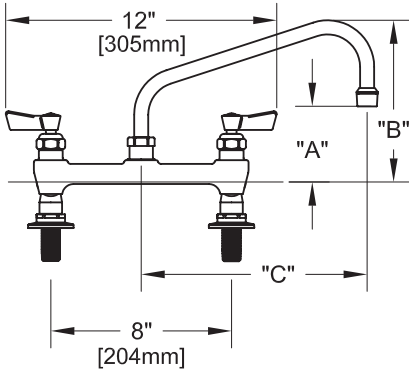

8" DECK MOUNT FAUCET W/ LEVER HANDLES

8" DECK MOUNT FAUCET W/ WRIST HANDLES

SIDE VIEW:

ROUGH-IN:

PRODUCT NAME:
STAINLESS STEEL
8" DECK MOUNT FAUCETS

MODEL:

- 57630 W/ 6" SWING SPOUT W/ LEVER HANDLES
- 57649 W/ 8" SWING SPOUT W/ LEVER HANDLES
- 57657 W/ 10" SWING SPOUT W/ LEVER HANDLES
- 57665 W/ 12" SWING SPOUT W/ LEVER HANDLES
- 57673 W/ 14" SWING SPOUT W/ LEVER HANDLES
- 57681 W/ 16" SWING SPOUT W/ LEVER HANDLES
- 57827 W/ 6" SWING SPOUT W/ WRIST HANDLES
- 57835 W/ 8" SWING SPOUT W/ WRIST HANDLES
- 57843 W/ 10" SWING SPOUT W/ WRIST HANDLES
- 57851 W/ 12" SWING SPOUT W/ WRIST HANDLES
- 57878 W/ 14" SWING SPOUT W/ WRIST HANDLES
- 57886 W/ 16" SWING SPOUT W/ WRIST HANDLES

FEATURES

CONTROL VALVE

- * 8" DECK MOUNT
- * STAINLESS STEEL CONSTRUCTION
- * SWIVELLING SEAT DISKS
- * HOT SIDE STEM - RIGHT HAND
- * COLD SIDE STEM - LEFT HAND
- * LEVER HANDLES OR WRIST HANDLES
- * SWING SPOUT

SYSTEM LIMITS

- * TEMP: 40°F MIN. TO 140°F MAX.

SHIPPING WEIGHT

- * 5.0 LBS

* NSF 61-9 APPROVED & LISTED

www.truesdail.com

MODELS	DIM "A"	DIM "B"	DIM "C"
57630 57827	2-1/4" [57mm]	5-7/8" [149mm]	6" [152mm]
57649 57835	2-1/2" [64mm]	6-3/8" [162mm]	8" [204mm]
57657 57843	3-1/8" [79mm]	6-7/8" [175mm]	10" [254mm]
57665 57851	3-3/4" [95mm]	7-3/8" [187mm]	12" [305mm]
57673 57878	4-3/8" [111mm]	8-1/4" [210mm]	14" [356mm]
57681 57886	5" [127mm]	8-7/8" [225mm]	16" [406mm]