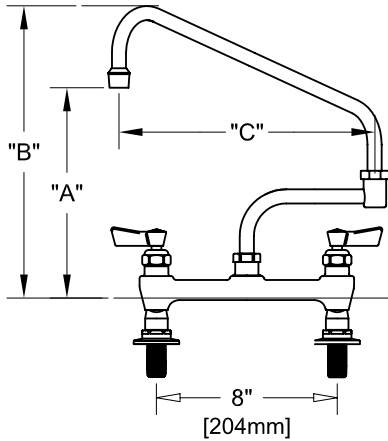

8" DECKMOUNT FAUCET W/ LEVER HANDLES

8" DECKMOUNT FAUCET W/ WRIST HANDLES

SIDE VIEW:

ROUGH-IN:

PRODUCT NAME:
STAINLESS STEEL
8" DECK MOUNT FAUCETS

MODEL:

- 57703 W/ 6" SWING SPOUT W/ 7" DJ & LEVER HANDLES
- 57711 W/ 8" SWING SPOUT W/ 7" DJ & LEVER HANDLES
- 57738 W/ 10" SWING SPOUT W/ 7" DJ & LEVER HANDLES
- 57746 W/ 12" SWING SPOUT W/ 7" DJ & LEVER HANDLES
- 57754 W/ 14" SWING SPOUT W/ 7" DJ & LEVER HANDLES
- 57762 W/ 16" SWING SPOUT W/ 7" DJ & LEVER HANDLES
- 57894 W/ 6" SWING SPOUT W/ 7" DJ & WRIST HANDLES
- 57908 W/ 8" SWING SPOUT W/ 7" DJ & WRIST HANDLES
- 57916 W/ 10" SWING SPOUT W/ 7" DJ & WRIST HANDLES
- 57924 W/ 12" SWING SPOUT W/ 7" DJ & WRIST HANDLES
- 57932 W/ 14" SWING SPOUT W/ 7" DJ & WRIST HANDLES
- 57940 W/ 16" SWING SPOUT W/ 7" DJ & WRIST HANDLES

FEATURES

CONTROL VALVE

- * 8" DECK MOUNT
- * STAINLESS STEEL CONSTRUCTION
- * SWIVELLING SEAT DISKS
- * HOT SIDE STEM - RIGHT HAND
- * COLD SIDE STEM - LEFT HAND
- * LEVER HANDLES OR WRIST HANDLES
- * SWING SPOUT

SYSTEM LIMITS

- * TEMP: 40°F MIN. TO 140°F MAX.

SHIPPING WEIGHT

- * 6.0 LBS

* NSF 61-9 APPROVED & LISTED
www.truesdail.com

MODELS	DIM "A"	DIM "B"	DIM "C"
57703 57894	5-3/4" [146.05mm]	9-3/8" [244.48mm]	6" [152mm]
57711 57908	6-7/16" [163.51mm]	10-1/16" [255.58mm]	8" [204mm]
57738 57916	7-1/16" [179.38mm]	10-11/16" [271.46mm]	10" [254mm]
57746 57924	7-3/4" [196.85mm]	11-3/8" [295.27mm]	12" [305mm]
57754 57932	8-5/16" [211mm]	11-15/16" [303.21mm]	14" [356mm]
57762 57940	9" [228.6mm]	12-9/16" [319.08mm]	16" [406mm]