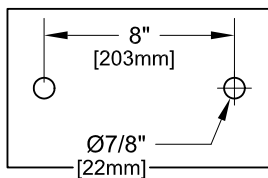

8" DECKMOUNT FAUCET W/ LEVER HANDLES

8" DECKMOUNT FAUCET W/ WRIST HANDLES

SIDE VIEW:

ROUGH-IN:

PRODUCT NAME:
STAINLESS STEEL
8" DECK MOUNT FAUCETS

MODEL:

- 57703 W/ 6" SWING SPOUT W/ 7" DJ & LEVER HANDLES
- 57711 W/ 8" SWING SPOUT W/ 7" DJ & LEVER HANDLES
- 57738 W/ 10" SWING SPOUT W/ 7" DJ & LEVER HANDLES
- 57746 W/ 12" SWING SPOUT W/ 7" DJ & LEVER HANDLES
- 57754 W/ 14" SWING SPOUT W/ 7" DJ & LEVER HANDLES
- 57762 W/ 16" SWING SPOUT W/ 7" DJ & LEVER HANDLES
- 57894 W/ 6" SWING SPOUT W/ 7" DJ & WRIST HANDLES
- 57908 W/ 8" SWING SPOUT W/ 7" DJ & WRIST HANDLES
- 57916 W/ 10" SWING SPOUT W/ 7" DJ & WRIST HANDLES
- 57924 W/ 12" SWING SPOUT W/ 7" DJ & WRIST HANDLES
- 57932 W/ 14" SWING SPOUT W/ 7" DJ & WRIST HANDLES
- 57940 W/ 16" SWING SPOUT W/ 7" DJ & WRIST HANDLES

FEATURES

CONTROL VALVE

- * 8" DECK MOUNT
- * STAINLESS STEEL CONSTRUCTION
- * SWIVELLING SEAT DISKS
- * HOT SIDE STEM - RIGHT HAND
- * COLD SIDE STEM - LEFT HAND
- * LEVER HANDLES OR WRIST HANDLES
- * SWING SPOUT

SYSTEM LIMITS

- * TEMP: 40°F MIN. TO 140°F MAX.

SHIPPING WEIGHT

- * 6.0 LBS

* NSF 61-9 APPROVED & LISTED
www.truesdail.com

MODELS	DIM "A"	DIM "B"	DIM "C"
57703 57894	5-3/4" [146.05mm]	9-3/8" [244.48mm]	6" [152mm]
57711 57908	6-7/16" [163.51mm]	10-1/16" [255.58mm]	8" [204mm]
57738 57916	7-1/16" [179.38mm]	10-11/16" [271.46mm]	10" [254mm]
57746 57924	7-3/4" [196.85mm]	11-3/8" [295.27mm]	12" [305mm]
57754 57932	8-5/16" [211mm]	11-15/16" [303.21mm]	14" [356mm]
57762 57940	9" [228.6mm]	12-9/16" [319.08mm]	16" [406mm]