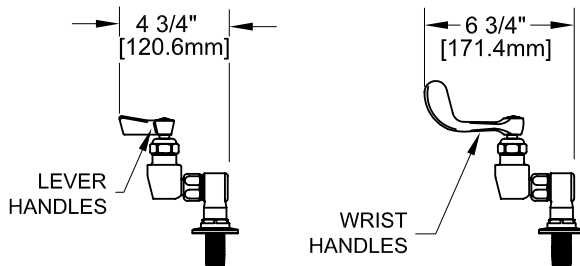

8" DECKMOUNT FAUCET W/ LEVER HANDLES

8" DECKMOUNT FAUCET W/ WRIST HANDLES

SIDE VIEW:

ROUGH-IN:

PRODUCT NAME:
STAINLESS STEEL
8" DECK MOUNT FAUCETS

MODEL:

- 57703 W/ 6" SWING SPOUT W/ 7" DJ & LEVER HANDLES
- 57711 W/ 8" SWING SPOUT W/ 7" DJ & LEVER HANDLES
- 57738 W/ 10" SWING SPOUT W/ 7" DJ & LEVER HANDLES
- 57746 W/ 12" SWING SPOUT W/ 7" DJ & LEVER HANDLES
- 57754 W/ 14" SWING SPOUT W/ 7" DJ & LEVER HANDLES
- 57762 W/ 16" SWING SPOUT W/ 7" DJ & LEVER HANDLES
- 57894 W/ 6" SWING SPOUT W/ 7" DJ & WRIST HANDLES
- 57908 W/ 8" SWING SPOUT W/ 7" DJ & WRIST HANDLES
- 57916 W/ 10" SWING SPOUT W/ 7" DJ & WRIST HANDLES
- 57924 W/ 12" SWING SPOUT W/ 7" DJ & WRIST HANDLES
- 57932 W/ 14" SWING SPOUT W/ 7" DJ & WRIST HANDLES
- 57940 W/ 16" SWING SPOUT W/ 7" DJ & WRIST HANDLES

FEATURES

CONTROL VALVE

- * 8" DECK MOUNT
- * STAINLESS STEEL CONSTRUCTION
- * SWIVELLING SEAT DISKS
- * HOT SIDE STEM - RIGHT HAND
- * COLD SIDE STEM - LEFT HAND
- * LEVER HANDLES OR WRIST HANDLES
- * SWING SPOUT

SYSTEM LIMITS

- * TEMP: 40°F MIN. TO 140°F MAX.

SHIPPING WEIGHT

- * 6.0 LBS

* NSF 61-9 APPROVED & LISTED
www.truesdail.com

MODELS	DIM "A"	DIM "B"	DIM "C"
57703 57894	5-3/4" [146.05mm]	9-3/8" [244.48mm]	6" [152mm]
57711 57908	6-7/16" [163.51mm]	10-1/16" [255.58mm]	8" [204mm]
57738 57916	7-1/16" [179.38mm]	10-11/16" [271.46mm]	10" [254mm]
57746 57924	7-3/4" [196.85mm]	11-3/8" [295.27mm]	12" [305mm]
57754 57932	8-5/16" [211mm]	11-15/16" [303.21mm]	14" [356mm]
57762 57940	9" [228.6mm]	12-9/16" [319.08mm]	16" [406mm]