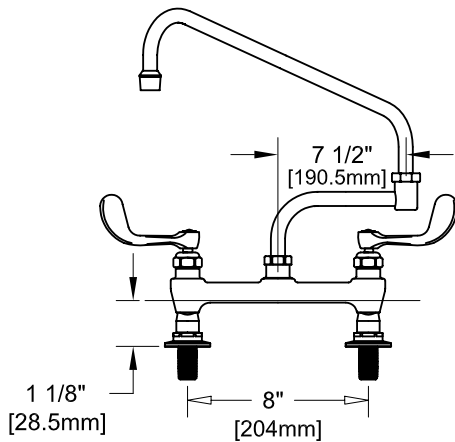

8" DECKMOUNT FAUCET W/ LEVER HANDLES

8" DECKMOUNT FAUCET W/ WRIST HANDLES

SIDE VIEW:

ROUGH-IN:

PRODUCT NAME:
STAINLESS STEEL
8" DECK MOUNT FAUCETS

MODEL:

- 57703 W/ 6" SWING SPOUT W/ 7" DJ & LEVER HANDLES
- 57711 W/ 8" SWING SPOUT W/ 7" DJ & LEVER HANDLES
- 57738 W/ 10" SWING SPOUT W/ 7" DJ & LEVER HANDLES
- 57746 W/ 12" SWING SPOUT W/ 7" DJ & LEVER HANDLES
- 57754 W/ 14" SWING SPOUT W/ 7" DJ & LEVER HANDLES
- 57762 W/ 16" SWING SPOUT W/ 7" DJ & LEVER HANDLES
- 57894 W/ 6" SWING SPOUT W/ 7" DJ & WRIST HANDLES
- 57908 W/ 8" SWING SPOUT W/ 7" DJ & WRIST HANDLES
- 57916 W/ 10" SWING SPOUT W/ 7" DJ & WRIST HANDLES
- 57924 W/ 12" SWING SPOUT W/ 7" DJ & WRIST HANDLES
- 57932 W/ 14" SWING SPOUT W/ 7" DJ & WRIST HANDLES
- 57940 W/ 16" SWING SPOUT W/ 7" DJ & WRIST HANDLES

FEATURES

CONTROL VALVE

- * 8" DECK MOUNT
- * STAINLESS STEEL CONSTRUCTION
- * SWIVELLING SEAT DISKS
- * HOT SIDE STEM - RIGHT HAND
- * COLD SIDE STEM - LEFT HAND
- * LEVER HANDLES OR WRIST HANDLES
- * SWING SPOUT

SYSTEM LIMITS

- * TEMP: 40°F MIN. TO 140°F MAX.

SHIPPING WEIGHT

- * 6.0 LBS

* NSF 61-9 APPROVED & LISTED
www.truesdail.com

MODELS	DIM "A"	DIM "B"	DIM "C"
57703 57894	5-3/4" [146.05mm]	9-3/8" [244.48mm]	6" [152mm]
57711 57908	6-7/16" [163.51mm]	10-1/16" [255.58mm]	8" [204mm]
57738 57916	7-1/16" [179.38mm]	10-11/16" [271.46mm]	10" [254mm]
57746 57924	7-3/4" [196.85mm]	11-3/8" [295.27mm]	12" [305mm]
57754 57932	8-5/16" [211mm]	11-15/16" [303.21mm]	14" [356mm]
57762 57940	9" [228.6mm]	12-9/16" [319.08mm]	16" [406mm]