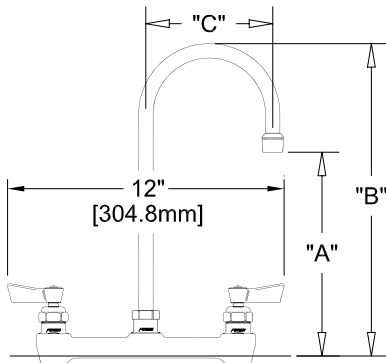

8" DECK MOUNT W/ LEVER HANDLES

8" DECK MOUNT W/ WRIST HANDLES

SIDE VIEW:

ROUGH-IN:

PRODUCT NAME: STAINLESS STEEL
8" DECK MOUNT FAUCETS

MODEL:

- 57770 W/ 6" SWIVEL/RIGID GOOSENECK SPOUT W/ LEVER HANDLES
- 57789 W/ 12" SWIVEL/RIGID GOOSENECK SPOUT W/ LEVER HANDLES
- 57959 W/ 6" SWIVEL/RIGID GOOSENECK SPOUT W/ WRIST HANDLES
- 57967 W/ 12" SWIVEL/RIGID GOOSENECK SPOUT W/ WRIST HANDLES

FEATURES

CONTROL VALVE

- * 8" DECK MOUNT
- * STAINLESS STEEL CONSTRUCTION
- * SWIVELLING SEAT DISKS
- * HOT SIDE STEM - RIGHT HAND
- * COLD SIDE STEM - LEFT HAND
- * LEVER HANDLES OR WRIST HANDLES
- * SWIVEL GOOSENECK SPOUT

SYSTEM LIMITS

- * TEMP: 40°F MIN. TO 140°F MAX.

SHIPPING WEIGHT

- * 6.0 LBS

* NSF 61-9 APPROVED & LISTED

www.truesdail.com

MODELS	DIM "A"	DIM "B"	DIM "C"
57770	4-1/2"	8-1/16"	3-1/2"
57959	[114.3mm]	[204.8mm]	[88.90mm]
57789	8-1/4"	12-1/4"	5-1/2"
57967	[209.6mm]	[311.2mm]	[139.7mm]