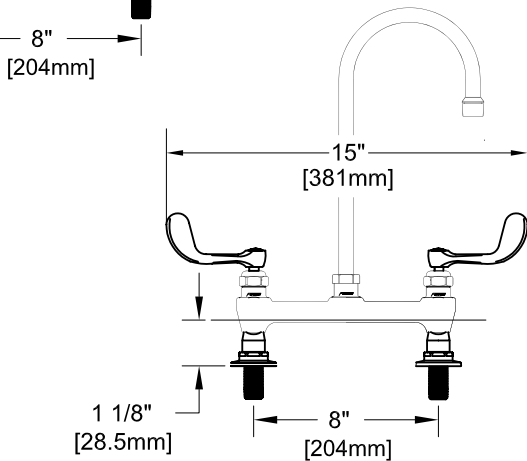

8" DECK MOUNT W/ LEVER HANDLES

8" DECK MOUNT W/ WRIST HANDLES

SIDE VIEW:

ROUGH-IN:

PRODUCT NAME: STAINLESS STEEL
8" DECK MOUNT FAUCETS

MODEL:

- 57770 W/ 6" SWIVEL/RIGID GOOSENECK SPOUT W/ LEVER HANDLES
- 57789 W/ 12" SWIVEL/RIGID GOOSENECK SPOUT W/ LEVER HANDLES
- 57959 W/ 6" SWIVEL/RIGID GOOSENECK SPOUT W/ WRIST HANDLES
- 57967 W/ 12" SWIVEL/RIGID GOOSENECK SPOUT W/ WRIST HANDLES

FEATURES

CONTROL VALVE

- * 8" DECK MOUNT
- * STAINLESS STEEL CONSTRUCTION
- * SWIVELLING SEAT DISKS
- * HOT SIDE STEM - RIGHT HAND
- * COLD SIDE STEM - LEFT HAND
- * LEVER HANDLES OR WRIST HANDLES
- * SWIVEL GOOSENECK SPOUT

SYSTEM LIMITS

- * TEMP: 40°F MIN. TO 140°F MAX.

SHIPPING WEIGHT

- * 6.0 LBS

* NSF 61-9 APPROVED & LISTED

www.truesdail.com

MODELS	DIM "A"	DIM "B"	DIM "C"
57770	4-1/2"	8-1/16"	3-1/2"
57959	[114.3mm]	[204.8mm]	[88.90mm]
57789	8-1/4"	12-1/4"	5-1/2"
57967	[209.6mm]	[311.2mm]	[139.7mm]