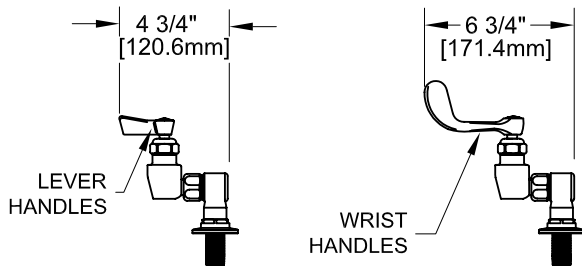

8" DECK MOUNT W/ LEVER HANDLES

8" DECK MOUNT W/ WRIST HANDLES

SIDE VIEW:

ROUGH-IN:

PRODUCT NAME: STAINLESS STEEL
8" DECK MOUNT FAUCETS

MODEL:

- 57770 W/ 6" SWIVEL/RIGID GOOSENECK SPOUT W/ LEVER HANDLES
- 57789 W/ 12" SWIVEL/RIGID GOOSENECK SPOUT W/ LEVER HANDLES
- 57959 W/ 6" SWIVEL/RIGID GOOSENECK SPOUT W/ WRIST HANDLES
- 57967 W/ 12" SWIVEL/RIGID GOOSENECK SPOUT W/ WRIST HANDLES

FEATURES

CONTROL VALVE

- * 8" DECK MOUNT
- * STAINLESS STEEL CONSTRUCTION
- * SWIVELLING SEAT DISKS
- * HOT SIDE STEM - RIGHT HAND
- * COLD SIDE STEM - LEFT HAND
- * LEVER HANDLES OR WRIST HANDLES
- * SWIVEL GOOSENECK SPOUT

SYSTEM LIMITS

- * TEMP: 40°F MIN. TO 140°F MAX.

SHIPPING WEIGHT

- * 6.0 LBS

* NSF 61-9 APPROVED & LISTED

www.truesdail.com

MODELS	DIM "A"	DIM "B"	DIM "C"
57770	4-1/2"	8-1/16"	3-1/2"
57959	[114.3mm]	[204.8mm]	[88.90mm]
57789	8-1/4"	12-1/4"	5-1/2"
57967	[209.6mm]	[311.2mm]	[139.7mm]