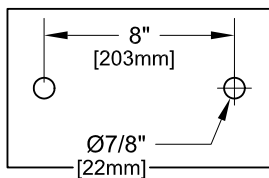

8" DECK MOUNT W/ LEVER HANDLES

8" DECK MOUNT W/ WRIST HANDLES

SIDE VIEW:

ROUGH-IN:

PRODUCT NAME: STAINLESS STEEL
8" DECK MOUNT FAUCETS

MODEL:

- 57770 W/ 6" SWIVEL/RIGID GOOSENECK SPOUT W/ LEVER HANDLES
- 57789 W/ 12" SWIVEL/RIGID GOOSENECK SPOUT W/ LEVER HANDLES
- 57959 W/ 6" SWIVEL/RIGID GOOSENECK SPOUT W/ WRIST HANDLES
- 57967 W/ 12" SWIVEL/RIGID GOOSENECK SPOUT W/ WRIST HANDLES

FEATURES

CONTROL VALVE

- * 8" DECK MOUNT
- * STAINLESS STEEL CONSTRUCTION
- * SWIVELLING SEAT DISKS
- * HOT SIDE STEM - RIGHT HAND
- * COLD SIDE STEM - LEFT HAND
- * LEVER HANDLES OR WRIST HANDLES
- * SWIVEL GOOSENECK SPOUT

SYSTEM LIMITS

- * TEMP: 40°F MIN. TO 140°F MAX.

SHIPPING WEIGHT

- * 6.0 LBS

* NSF 61-9 APPROVED & LISTED

www.truesdail.com

MODELS	DIM "A"	DIM "B"	DIM "C"
57770	4-1/2"	8-1/16"	3-1/2"
57959	[114.3mm]	[204.8mm]	[88.90mm]
57789	8-1/4"	12-1/4"	5-1/2"
57967	[209.6mm]	[311.2mm]	[139.7mm]