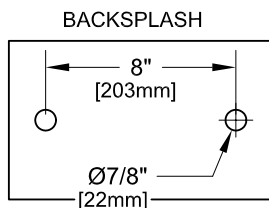

8" C/C BACKSPLASH FAUCET W/ LEVER HANDLES

8" C/C BACKSPLASH FAUCET W/ WRIST HANDLES

8" C/C BACKSPLASH FAUCET

ROUGH-IN:

PRODUCT NAME: STAINLESS STEEL
8" C/C BACKSPLASH FAUCET WITH
EZ INSTALL ADAPTERS

MODEL:

- 61204 W/ 6" SWING SPOUT W/ LEVER HANDLES
- 61077 W/ 8" SWING SPOUT W/ LEVER HANDLES
- 60933 W/ 10" SWING SPOUT W/ LEVER HANDLES
- 60801 W/ 12" SWING SPOUT W/ LEVER HANDLES
- 60674 W/ 14" SWING SPOUT W/ LEVER HANDLES
- 60542 W/ 16" SWING SPOUT W/ LEVER HANDLES
- 61212 W/ 6" SWING SPOUT W/ WRIST HANDLES
- 61085 W/ 8" SWING SPOUT W/ WRIST HANDLES
- 60941 W/ 10" SWING SPOUT W/ WRIST HANDLES
- 60828 W/ 12" SWING SPOUT W/ WRIST HANDLES
- 60682 W/ 14" SWING SPOUT W/ WRIST HANDLES
- 60550 W/ 16" SWING SPOUT W/ WRIST HANDLES

FEATURES

CONTROL VALVE

- * 8" C/C BACKSPLASH MOUNT
- * CONCENTRICS
- * STAINLESS STEEL CONSTRUCTION
- * SWIVELLING SEAT DISKS
- * HOT SIDE STEM - RIGHT HAND
- * COLD SIDE STEM - LEFT HAND
- * LEVER HANDLES OR WRIST HANDLES
- * EZ INSTALL ADAPTERS - T&S, CHI, KROWNE
- * SWING SPOUT

SYSTEM LIMITS

- * TEMP: 40°F MIN. TO 140°F MAX.

SHIPPING WEIGHT

- * 5.0 LBS

* NSF 61-9 APPROVED & LISTED

www.truesdail.com

MODELS	DIM "A"	DIM "B"	DIM "C"
61204 61212	2-1/4" [57mm]	5-7/8" [149mm]	6" [152mm]
61077 61085	2-1/2" [64mm]	6-3/8" [162mm]	8" [204mm]
60933 60941	3-1/8" [79mm]	6-7/8" [175mm]	10" [254mm]
60801 60828	3-3/4" [95mm]	7-3/8" [187mm]	12" [305mm]
60674 60682	4-3/8" [111mm]	8-1/4" [210mm]	14" [356mm]
60542 60550	5" [127mm]	8-7/8" [225mm]	16" [406mm]