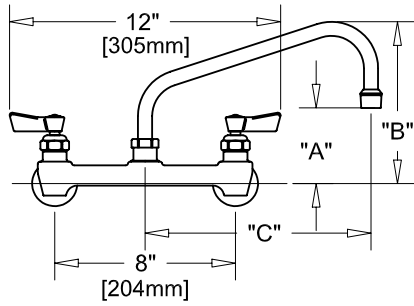

8" C/C BACKSPLASH FAUCET W/ LEVER HANDLES

8" C/C BACKSPLASH FAUCET W/ WRIST HANDLES

8" C/C BACKSPLASH FAUCET

ROUGH-IN:

PRODUCT NAME: STAINLESS STEEL
8" C/C BACKSPLASH FAUCET WITH
EZ INSTALL ADAPTERS

MODEL:

- 61204 W/ 6" SWING SPOUT W/ LEVER HANDLES
- 61077 W/ 8" SWING SPOUT W/ LEVER HANDLES
- 60933 W/ 10" SWING SPOUT W/ LEVER HANDLES
- 60801 W/ 12" SWING SPOUT W/ LEVER HANDLES
- 60674 W/ 14" SWING SPOUT W/ LEVER HANDLES
- 60542 W/ 16" SWING SPOUT W/ LEVER HANDLES
- 61212 W/ 6" SWING SPOUT W/ WRIST HANDLES
- 61085 W/ 8" SWING SPOUT W/ WRIST HANDLES
- 60941 W/ 10" SWING SPOUT W/ WRIST HANDLES
- 60828 W/ 12" SWING SPOUT W/ WRIST HANDLES
- 60682 W/ 14" SWING SPOUT W/ WRIST HANDLES
- 60550 W/ 16" SWING SPOUT W/ WRIST HANDLES

FEATURES

CONTROL VALVE

- * 8" C/C BACKSPLASH MOUNT
- * CONCENTRICS
- * STAINLESS STEEL CONSTRUCTION
- * SWIVELLING SEAT DISKS
- * HOT SIDE STEM - RIGHT HAND
- * COLD SIDE STEM - LEFT HAND
- * LEVER HANDLES OR WRIST HANDLES
- * EZ INSTALL ADAPTERS - T&S, CHI, KROWNE
- * SWING SPOUT

SYSTEM LIMITS

- * TEMP: 40°F MIN. TO 140°F MAX.

SHIPPING WEIGHT

- * 5.0 LBS

* NSF 61-9 APPROVED & LISTED

www.truesdail.com

MODELS	DIM "A"	DIM "B"	DIM "C"
61204 61212	2-1/4" [57mm]	5-7/8" [149mm]	6" [152mm]
61077 61085	2-1/2" [64mm]	6-3/8" [162mm]	8" [204mm]
60933 60941	3-1/8" [79mm]	6-7/8" [175mm]	10" [254mm]
60801 60828	3-3/4" [95mm]	7-3/8" [187mm]	12" [305mm]
60674 60682	4-3/8" [111mm]	8-1/4" [210mm]	14" [356mm]
60542 60550	5" [127mm]	8-7/8" [225mm]	16" [406mm]