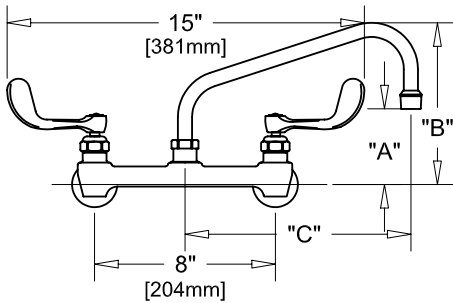

8" C/C BACKSPLASH FAUCET W/ LEVER HANDLES

8" C/C BACKSPLASH FAUCET W/ WRIST HANDLES

8" C/C BACKSPLASH FAUCET

ROUGH-IN:

PRODUCT NAME: STAINLESS STEEL
8" C/C BACKSPLASH FAUCET WITH
EZ INSTALL ADAPTERS

MODEL:

- 61204 W/ 6" SWING SPOUT W/ LEVER HANDLES
- 61077 W/ 8" SWING SPOUT W/ LEVER HANDLES
- 60933 W/ 10" SWING SPOUT W/ LEVER HANDLES
- 60801 W/ 12" SWING SPOUT W/ LEVER HANDLES
- 60674 W/ 14" SWING SPOUT W/ LEVER HANDLES
- 60542 W/ 16" SWING SPOUT W/ LEVER HANDLES
- 61212 W/ 6" SWING SPOUT W/ WRIST HANDLES
- 61085 W/ 8" SWING SPOUT W/ WRIST HANDLES
- 60941 W/ 10" SWING SPOUT W/ WRIST HANDLES
- 60828 W/ 12" SWING SPOUT W/ WRIST HANDLES
- 60682 W/ 14" SWING SPOUT W/ WRIST HANDLES
- 60550 W/ 16" SWING SPOUT W/ WRIST HANDLES

FEATURES

CONTROL VALVE

- * 8" C/C BACKSPLASH MOUNT
- * CONCENTRICS
- * STAINLESS STEEL CONSTRUCTION
- * SWIVELLING SEAT DISKS
- * HOT SIDE STEM - RIGHT HAND
- * COLD SIDE STEM - LEFT HAND
- * LEVER HANDLES OR WRIST HANDLES
- * EZ INSTALL ADAPTERS - T&S, CHI, KROWNE
- * SWING SPOUT

SYSTEM LIMITS

- * TEMP: 40°F MIN. TO 140°F MAX.

SHIPPING WEIGHT

- * 5.0 LBS

* NSF 61-9 APPROVED & LISTED

www.truesdail.com

MODELS	DIM "A"	DIM "B"	DIM "C"
61204 61212	2-1/4" [57mm]	5-7/8" [149mm]	6" [152mm]
61077 61085	2-1/2" [64mm]	6-3/8" [162mm]	8" [204mm]
60933 60941	3-1/8" [79mm]	6-7/8" [175mm]	10" [254mm]
60801 60828	3-3/4" [95mm]	7-3/8" [187mm]	12" [305mm]
60674 60682	4-3/8" [111mm]	8-1/4" [210mm]	14" [356mm]
60542 60550	5" [127mm]	8-7/8" [225mm]	16" [406mm]