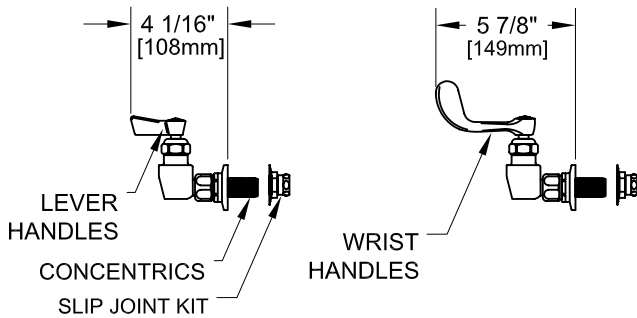

8" C/C BACKSPLASH FAUCET W/ LEVER HANDLES

8" C/C BACKSPLASH FAUCET W/ WRIST HANDLES

8" C/C BACKSPLASH FAUCET

ROUGH-IN:

PRODUCT NAME: STAINLESS STEEL
8" C/C BACKSPLASH FAUCET WITH
EZ INSTALL ADAPTERS

MODEL:

- 61204 W/ 6" SWING SPOUT W/ LEVER HANDLES
- 61077 W/ 8" SWING SPOUT W/ LEVER HANDLES
- 60933 W/ 10" SWING SPOUT W/ LEVER HANDLES
- 60801 W/ 12" SWING SPOUT W/ LEVER HANDLES
- 60674 W/ 14" SWING SPOUT W/ LEVER HANDLES
- 60542 W/ 16" SWING SPOUT W/ LEVER HANDLES
- 61212 W/ 6" SWING SPOUT W/ WRIST HANDLES
- 61085 W/ 8" SWING SPOUT W/ WRIST HANDLES
- 60941 W/ 10" SWING SPOUT W/ WRIST HANDLES
- 60828 W/ 12" SWING SPOUT W/ WRIST HANDLES
- 60682 W/ 14" SWING SPOUT W/ WRIST HANDLES
- 60550 W/ 16" SWING SPOUT W/ WRIST HANDLES

FEATURES

CONTROL VALVE

- * 8" C/C BACKSPLASH MOUNT
- * CONCENTRICS
- * STAINLESS STEEL CONSTRUCTION
- * SWIVELLING SEAT DISKS
- * HOT SIDE STEM - RIGHT HAND
- * COLD SIDE STEM - LEFT HAND
- * LEVER HANDLES OR WRIST HANDLES
- * EZ INSTALL ADAPTERS - T&S, CHI, KROWNE
- * SWING SPOUT

SYSTEM LIMITS

- * TEMP: 40°F MIN. TO 140°F MAX.

SHIPPING WEIGHT

- * 5.0 LBS

* NSF 61-9 APPROVED & LISTED

www.truesdail.com

MODELS	DIM "A"	DIM "B"	DIM "C"
61204 61212	2-1/4" [57mm]	5-7/8" [149mm]	6" [152mm]
61077 61085	2-1/2" [64mm]	6-3/8" [162mm]	8" [204mm]
60933 60941	3-1/8" [79mm]	6-7/8" [175mm]	10" [254mm]
60801 60828	3-3/4" [95mm]	7-3/8" [187mm]	12" [305mm]
60674 60682	4-3/8" [111mm]	8-1/4" [210mm]	14" [356mm]
60542 60550	5" [127mm]	8-7/8" [225mm]	16" [406mm]