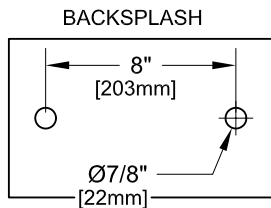

8" C/C BACKSPLASH FAUCET W/ LEVER HANDLES

8" C/C BACKSPLASH FAUCET W/ WRIST HANDLES

8" C/C BACKSPLASH FAUCET

ROUGH-IN:

PRODUCT NAME: STAINLESS STEEL
8" C/C BACKSPLASH FAUCET

MODEL:

- 61220 W/ 6" SWING SPOUT W/ LEVER HANDLES
- 61093 W/ 8" SWING SPOUT W/ LEVER HANDLES
- 60968 W/ 10" SWING SPOUT W/ LEVER HANDLES
- 60836 W/ 12" SWING SPOUT W/ LEVER HANDLES
- 60690 W/ 14" SWING SPOUT W/ LEVER HANDLES
- 60569 W/ 16" SWING SPOUT W/ LEVER HANDLES
- 61239 W/ 6" SWING SPOUT W/ WRIST HANDLES
- 61107 W/ 8" SWING SPOUT W/ WRIST HANDLES
- 60976 W/ 10" SWING SPOUT W/ WRIST HANDLES
- 60844 W/ 12" SWING SPOUT W/ WRIST HANDLES
- 60704 W/ 14" SWING SPOUT W/ WRIST HANDLES
- 60577 W/ 16" SWING SPOUT W/ WRIST HANDLES

FEATURES

CONTROL VALVE

- * 8" C/C BACKSPLASH MOUNT
- * CONCENTRICS
- * STAINLESS STEEL CONSTRUCTION
- * SWIVELLING SEAT DISKS
- * HOT SIDE STEM - RIGHT HAND
- * COLD SIDE STEM - LEFT HAND
- * LEVER HANDLES OR WRIST HANDLES
- * SWING SPOUT

SYSTEM LIMITS

- * TEMP: 40°F MIN. TO 140°F MAX.

SHIPPING WEIGHT

- * 5.0 LBS

* NSF 61-9 APPROVED & LISTED
www.truesdail.com

MODELS	DIM "A"	DIM "B"	DIM "C"
61220 61239	2-1/4" [57mm]	5-7/8" [149mm]	6" [152mm]
61093 61107	2-1/2" [64mm]	6-3/8" [162mm]	8" [204mm]
60968 60976	3-1/8" [79mm]	6-7/8" [175mm]	10" [254mm]
60836 60844	3-3/4" [95mm]	7-3/8" [187mm]	12" [305mm]
60690 60704	4-3/8" [111mm]	8-1/4" [210mm]	14" [356mm]
60569 60577	5" [127mm]	8-7/8" [225mm]	16" [406mm]