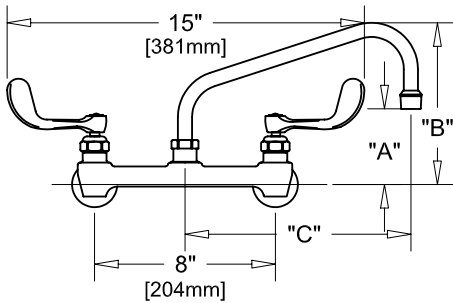

8" C/C BACKSPLASH FAUCET W/ LEVER HANDLES

8" C/C BACKSPLASH FAUCET W/ WRIST HANDLES

8" C/C BACKSPLASH FAUCET

ROUGH-IN:

PRODUCT NAME: STAINLESS STEEL
8" C/C BACKSPLASH FAUCET

MODEL:

- 61220 W/ 6" SWING SPOUT W/ LEVER HANDLES
- 61093 W/ 8" SWING SPOUT W/ LEVER HANDLES
- 60968 W/ 10" SWING SPOUT W/ LEVER HANDLES
- 60836 W/ 12" SWING SPOUT W/ LEVER HANDLES
- 60690 W/ 14" SWING SPOUT W/ LEVER HANDLES
- 60569 W/ 16" SWING SPOUT W/ LEVER HANDLES
- 61239 W/ 6" SWING SPOUT W/ WRIST HANDLES
- 61107 W/ 8" SWING SPOUT W/ WRIST HANDLES
- 60976 W/ 10" SWING SPOUT W/ WRIST HANDLES
- 60844 W/ 12" SWING SPOUT W/ WRIST HANDLES
- 60704 W/ 14" SWING SPOUT W/ WRIST HANDLES
- 60577 W/ 16" SWING SPOUT W/ WRIST HANDLES

FEATURES

CONTROL VALVE

- * 8" C/C BACKSPLASH MOUNT
- * CONCENTRICS
- * STAINLESS STEEL CONSTRUCTION
- * SWIVELLING SEAT DISKS
- * HOT SIDE STEM - RIGHT HAND
- * COLD SIDE STEM - LEFT HAND
- * LEVER HANDLES OR WRIST HANDLES
- * SWING SPOUT

SYSTEM LIMITS

- * TEMP: 40°F MIN. TO 140°F MAX.

SHIPPING WEIGHT

- * 5.0 LBS

* NSF 61-9 APPROVED & LISTED
www.truesdail.com

MODELS	DIM "A"	DIM "B"	DIM "C"
61220 61239	2-1/4" [57mm]	5-7/8" [149mm]	6" [152mm]
61093 61107	2-1/2" [64mm]	6-3/8" [162mm]	8" [204mm]
60968 60976	3-1/8" [79mm]	6-7/8" [175mm]	10" [254mm]
60836 60844	3-3/4" [95mm]	7-3/8" [187mm]	12" [305mm]
60690 60704	4-3/8" [111mm]	8-1/4" [210mm]	14" [356mm]
60569 60577	5" [127mm]	8-7/8" [225mm]	16" [406mm]