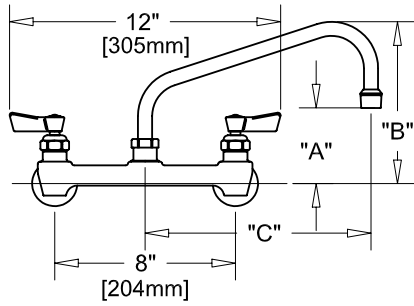

8" C/C BACKSPLASH FAUCET W/ LEVER HANDLES

8" C/C BACKSPLASH FAUCET W/ WRIST HANDLES

8" C/C BACKSPLASH FAUCET

ROUGH-IN:

PRODUCT NAME: STAINLESS STEEL
8" C/C BACKSPLASH FAUCET

MODEL:

- 61220 W/ 6" SWING SPOUT W/ LEVER HANDLES
- 61093 W/ 8" SWING SPOUT W/ LEVER HANDLES
- 60968 W/ 10" SWING SPOUT W/ LEVER HANDLES
- 60836 W/ 12" SWING SPOUT W/ LEVER HANDLES
- 60690 W/ 14" SWING SPOUT W/ LEVER HANDLES
- 60569 W/ 16" SWING SPOUT W/ LEVER HANDLES
- 61239 W/ 6" SWING SPOUT W/ WRIST HANDLES
- 61107 W/ 8" SWING SPOUT W/ WRIST HANDLES
- 60976 W/ 10" SWING SPOUT W/ WRIST HANDLES
- 60844 W/ 12" SWING SPOUT W/ WRIST HANDLES
- 60704 W/ 14" SWING SPOUT W/ WRIST HANDLES
- 60577 W/ 16" SWING SPOUT W/ WRIST HANDLES

FEATURES

CONTROL VALVE

- * 8" C/C BACKSPLASH MOUNT
- * CONCENTRICS
- * STAINLESS STEEL CONSTRUCTION
- * SWIVELLING SEAT DISKS
- * HOT SIDE STEM - RIGHT HAND
- * COLD SIDE STEM - LEFT HAND
- * LEVER HANDLES OR WRIST HANDLES
- * SWING SPOUT

SYSTEM LIMITS

- * TEMP: 40°F MIN. TO 140°F MAX.

SHIPPING WEIGHT

- * 5.0 LBS

* NSF 61-9 APPROVED & LISTED
www.truesdail.com

MODELS	DIM "A"	DIM "B"	DIM "C"
61220 61239	2-1/4" [57mm]	5-7/8" [149mm]	6" [152mm]
61093 61107	2-1/2" [64mm]	6-3/8" [162mm]	8" [204mm]
60968 60976	3-1/8" [79mm]	6-7/8" [175mm]	10" [254mm]
60836 60844	3-3/4" [95mm]	7-3/8" [187mm]	12" [305mm]
60690 60704	4-3/8" [111mm]	8-1/4" [210mm]	14" [356mm]
60569 60577	5" [127mm]	8-7/8" [225mm]	16" [406mm]