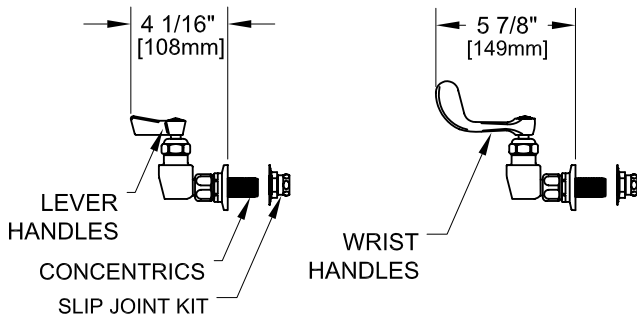

8" C/C BACKSPLASH FAUCET W/ LEVER HANDLES

8" C/C BACKSPLASH FAUCET W/ WRIST HANDLES

8" C/C BACKSPLASH FAUCET

ROUGH-IN:

PRODUCT NAME: STAINLESS STEEL
8" C/C BACKSPLASH FAUCET

MODEL:

- 61220 W/ 6" SWING SPOUT W/ LEVER HANDLES
- 61093 W/ 8" SWING SPOUT W/ LEVER HANDLES
- 60968 W/ 10" SWING SPOUT W/ LEVER HANDLES
- 60836 W/ 12" SWING SPOUT W/ LEVER HANDLES
- 60690 W/ 14" SWING SPOUT W/ LEVER HANDLES
- 60569 W/ 16" SWING SPOUT W/ LEVER HANDLES
- 61239 W/ 6" SWING SPOUT W/ WRIST HANDLES
- 61107 W/ 8" SWING SPOUT W/ WRIST HANDLES
- 60976 W/ 10" SWING SPOUT W/ WRIST HANDLES
- 60844 W/ 12" SWING SPOUT W/ WRIST HANDLES
- 60704 W/ 14" SWING SPOUT W/ WRIST HANDLES
- 60577 W/ 16" SWING SPOUT W/ WRIST HANDLES

FEATURES

CONTROL VALVE

- * 8" C/C BACKSPLASH MOUNT
- * CONCENTRICS
- * STAINLESS STEEL CONSTRUCTION
- * SWIVELLING SEAT DISKS
- * HOT SIDE STEM - RIGHT HAND
- * COLD SIDE STEM - LEFT HAND
- * LEVER HANDLES OR WRIST HANDLES
- * SWING SPOUT

SYSTEM LIMITS

- * TEMP: 40°F MIN. TO 140°F MAX.

SHIPPING WEIGHT

- * 5.0 LBS

* NSF 61-9 APPROVED & LISTED
www.truesdail.com

MODELS	DIM "A"	DIM "B"	DIM "C"
61220 61239	2-1/4" [57mm]	5-7/8" [149mm]	6" [152mm]
61093 61107	2-1/2" [64mm]	6-3/8" [162mm]	8" [204mm]
60968 60976	3-1/8" [79mm]	6-7/8" [175mm]	10" [254mm]
60836 60844	3-3/4" [95mm]	7-3/8" [187mm]	12" [305mm]
60690 60704	4-3/8" [111mm]	8-1/4" [210mm]	14" [356mm]
60569 60577	5" [127mm]	8-7/8" [225mm]	16" [406mm]