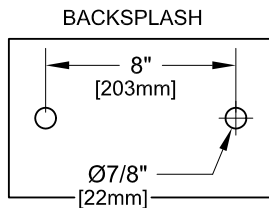

8" C/C BACKSPLASH FAUCET W/ LEVER HANDLES

8" C/C BACKSPLASH FAUCET W/ WRIST HANDLES

8" C/C BACKSPLASH FAUCET

ROUGH-IN:

ANSI/A112.18.1-2005

PRODUCT NAME:

STAINLESS STEEL 8" BACKSPLASH FAUCET WITH SWIVEL / RIGID GOOSENECK SPOUT

MODEL:

- 61425 W/ 6" SWIVEL/RIGID GOOSENECK SPOUT W/ LEVER HANDLES
- 61247 W/ 12" SWIVEL/RIGID GOOSENECK SPOUT W/ LEVER HANDLES
- 61433 W/ 6" SWIVEL/RIGID GOOSENECK SPOUT W/ WRIST HANDLES
- 61255 W/ 12" SWIVEL/RIGID GOOSENECK SPOUT W/ WRIST HANDLES

FEATURES

CONTROL VALVE

- * 8" C/C BACKSPLASH MOUNT
- * CONCENTRICS
- * STAINLESS STEEL CONSTRUCTION
- * SWIVELLING SEAT DISKS
- * HOT SIDE STEM - RIGHT HAND
- * COLD SIDE STEM - LEFT HAND
- * LEVER HANDLES OR WRIST HANDLES
- * 1/2" CLOSE ELBOWS
- * EZ INSTALL ADAPTERS - T&S, CHI, KROWNE
- * GOOSENECK SPOUT

SYSTEM LIMITS

- * TEMP: 40°F MIN. TO 140°F MAX.
- * 2.20 GPM @ 60 PSI

SHIPPING WEIGHT

- * 3.5 LBS

* NSF 61-9 APPROVED & LISTED

www.truesdail.com

MODELS	DIM "A"	DIM "B"	DIM "C"
61425	4-1/2"	8-1/16"	3-1/2"
61433	[114.3mm]	[204.8mm]	[88.90mm]
61247	8-1/4"	12-1/4"	5-1/2"
61255	[209.6mm]	[311.2mm]	[139.7mm]