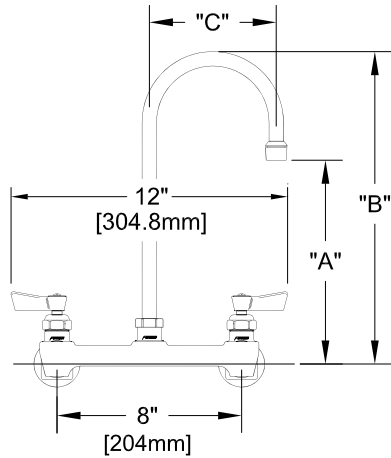

8" C/C BACKSPLASH FAUCET W/ LEVER HANDLES

8" C/C BACKSPLASH FAUCET W/ WRIST HANDLES

8" C/C BACKSPLASH FAUCET

ROUGH-IN:

ANSI/A112.18.1-2005

PRODUCT NAME:

STAINLESS STEEL 8" BACKSPLASH FAUCET WITH SWIVEL / RIGID GOOSENECK SPOUT

MODEL:

- 61425 W/ 6" SWIVEL/RIGID GOOSENECK SPOUT W/ LEVER HANDLES
- 61247 W/ 12" SWIVEL/RIGID GOOSENECK SPOUT W/ LEVER HANDLES
- 61433 W/ 6" SWIVEL/RIGID GOOSENECK SPOUT W/ WRIST HANDLES
- 61255 W/ 12" SWIVEL/RIGID GOOSENECK SPOUT W/ WRIST HANDLES

FEATURES

CONTROL VALVE

- * 8" C/C BACKSPLASH MOUNT
- * CONCENTRICS
- * STAINLESS STEEL CONSTRUCTION
- * SWIVELLING SEAT DISKS
- * HOT SIDE STEM - RIGHT HAND
- * COLD SIDE STEM - LEFT HAND
- * LEVER HANDLES OR WRIST HANDLES
- * 1/2" CLOSE ELBOWS
- * EZ INSTALL ADAPTERS - T&S, CHI, KROWNE
- * GOOSENECK SPOUT

SYSTEM LIMITS

- * TEMP: 40°F MIN. TO 140°F MAX.
- * 2.20 GPM @ 60 PSI

SHIPPING WEIGHT

- * 3.5 LBS

* NSF 61-9 APPROVED & LISTED

www.truesdail.com

MODELS	DIM "A"	DIM "B"	DIM "C"
61425	4-1/2"	8-1/16"	3-1/2"
61433	[114.3mm]	[204.8mm]	[88.90mm]
61247	8-1/4"	12-1/4"	5-1/2"
61255	[209.6mm]	[311.2mm]	[139.7mm]