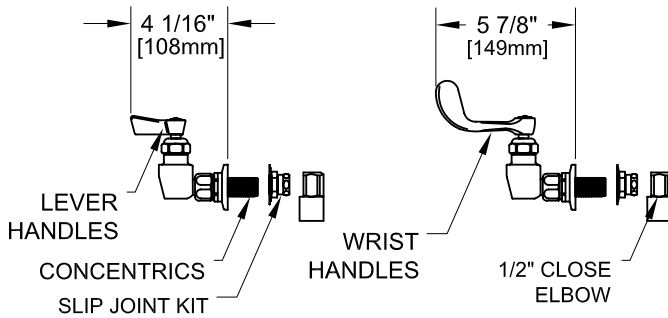

8" C/C BACKSPLASH FAUCET W/ LEVER HANDLES

8" C/C BACKSPLASH FAUCET W/ WRIST HANDLES

8" C/C BACKSPLASH FAUCET

ROUGH-IN:

ANSI/A112.18.1-2005

PRODUCT NAME:

STAINLESS STEEL 8" BACKSPLASH FAUCET WITH SWIVEL / RIGID GOOSENECK SPOUT

MODEL:

- 61425 W/ 6" SWIVEL/RIGID GOOSENECK SPOUT W/ LEVER HANDLES
- 61247 W/ 12" SWIVEL/RIGID GOOSENECK SPOUT W/ LEVER HANDLES
- 61433 W/ 6" SWIVEL/RIGID GOOSENECK SPOUT W/ WRIST HANDLES
- 61255 W/ 12" SWIVEL/RIGID GOOSENECK SPOUT W/ WRIST HANDLES

FEATURES

CONTROL VALVE

- * 8" C/C BACKSPLASH MOUNT
- * CONCENTRICS
- * STAINLESS STEEL CONSTRUCTION
- * SWIVELLING SEAT DISKS
- * HOT SIDE STEM - RIGHT HAND
- * COLD SIDE STEM - LEFT HAND
- * LEVER HANDLES OR WRIST HANDLES
- * 1/2" CLOSE ELBOWS
- * EZ INSTALL ADAPTERS - T&S, CHI, KROWNE
- * GOOSENECK SPOUT

SYSTEM LIMITS

- * TEMP: 40°F MIN. TO 140°F MAX.
- * 2.20 GPM @ 60 PSI

SHIPPING WEIGHT

- * 3.5 LBS

* NSF 61-9 APPROVED & LISTED

www.truesdail.com

MODELS	DIM "A"	DIM "B"	DIM "C"
61425	4-1/2"	8-1/16"	3-1/2"
61433	[114.3mm]	[204.8mm]	[88.90mm]
61247	8-1/4"	12-1/4"	5-1/2"
61255	[209.6mm]	[311.2mm]	[139.7mm]