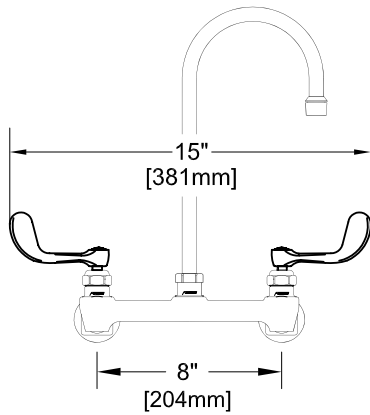

8" C/C BACKSPLASH FAUCET W/ LEVER HANDLES

8" C/C BACKSPLASH FAUCET W/ WRIST HANDLES

8" C/C BACKSPLASH FAUCET

ROUGH-IN:

ANSI/A112.18.1-2005

PRODUCT NAME:

STAINLESS STEEL 8" BACKSPLASH FAUCET WITH SWIVEL / RIGID GOOSENECK SPOUT

MODEL:

- 61425 W/ 6" SWIVEL/RIGID GOOSENECK SPOUT W/ LEVER HANDLES
- 61247 W/ 12" SWIVEL/RIGID GOOSENECK SPOUT W/ LEVER HANDLES
- 61433 W/ 6" SWIVEL/RIGID GOOSENECK SPOUT W/ WRIST HANDLES
- 61255 W/ 12" SWIVEL/RIGID GOOSENECK SPOUT W/ WRIST HANDLES

FEATURES

CONTROL VALVE

- * 8" C/C BACKSPLASH MOUNT
- * CONCENTRICS
- * STAINLESS STEEL CONSTRUCTION
- * SWIVELLING SEAT DISKS
- * HOT SIDE STEM - RIGHT HAND
- * COLD SIDE STEM - LEFT HAND
- * LEVER HANDLES OR WRIST HANDLES
- * 1/2" CLOSE ELBOWS
- * EZ INSTALL ADAPTERS - T&S, CHI, KROWNE
- * GOOSENECK SPOUT

SYSTEM LIMITS

- * TEMP: 40°F MIN. TO 140°F MAX.
- * 2.20 GPM @ 60 PSI

SHIPPING WEIGHT

- * 3.5 LBS

* NSF 61-9 APPROVED & LISTED

www.truesdail.com

MODELS	DIM "A"	DIM "B"	DIM "C"
61425	4-1/2"	8-1/16"	3-1/2"
61433	[114.3mm]	[204.8mm]	[88.90mm]
61247	8-1/4"	12-1/4"	5-1/2"
61255	[209.6mm]	[311.2mm]	[139.7mm]