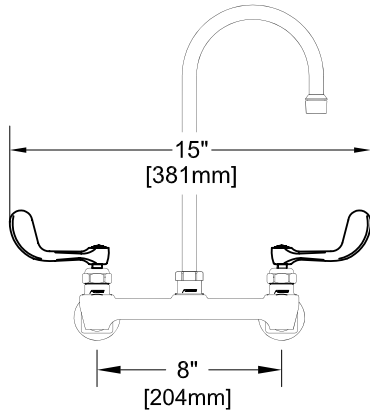

8" C/C BACKSPLASH FAUCET W/ LEVER HANDLES

8" C/C BACKSPLASH FAUCET W/ WRIST HANDLES

8" C/C BACKSPLASH FAUCET

ROUGH-IN:

ANSI/A112.18.1-2005

PRODUCT NAME: STAINLESS STEEL
8" BACKSPLASH FAUCET WITH SWIVEL / RIGID
GOOSENECK SPOUT WITH EZ INSTALL ADAPTERS

MODEL:

- 61441 W/ 6" SWIVEL/RIGID GOOSENECK SPOUT
W/ LEVER HANDLES
- 61263 W/ 12" SWIVEL/RIGID GOOSENECK SPOUT
W/ LEVER HANDLES
- 61468 W/ 6" SWIVEL/RIGID GOOSENECK SPOUT
W/ WRIST HANDLES
- 61271 W/ 12" SWIVEL/RIGID GOOSENECK SPOUT
W/ WRIST HANDLES

FEATURES

CONTROL VALVE

- * 8" C/C BACKSPLASH MOUNT
- * CONCENTRICS
- * STAINLESS STEEL CONSTRUCTION
- * SWIVELLING SEAT DISKS
- * HOT SIDE STEM - RIGHT HAND
- * COLD SIDE STEM - LEFT HAND
- * LEVER HANDLES OR WRIST HANDLES
- * EZ INSTALL ADAPTERS - T&S, CHI, KROWNE
- * GOOSENECK SPOUT

SYSTEM LIMITS

- * TEMP: 40°F MIN. TO 140°F MAX.
- * 2.20 GPM @ 60 PSI

SHIPPING WEIGHT

- * 3.5 LBS

* NSF 61-9 APPROVED & LISTED

www.truesdail.com

| MODELS | DIM "A" | DIM "B" | DIM "C" |
|----------------|---------------------|----------------------|---------------------|
| 61441 61468 | 4-1/2" [114.3mm] | 8-1/16" [204.8mm] | 3-1/2" [88.90mm] |
| 61263 61271 | 8-1/4" [209.6mm] | 12-1/4" [311.2mm] | 5-1/2" [139.7mm] |