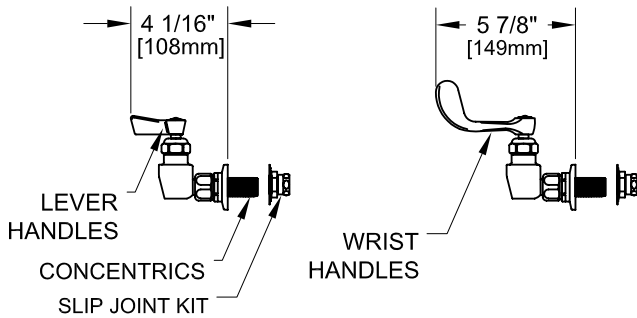

8" C/C BACKSPLASH FAUCET W/ LEVER HANDLES

8" C/C BACKSPLASH FAUCET W/ WRIST HANDLES

8" C/C BACKSPLASH FAUCET

ROUGH-IN:

ANSI/A112.18.1-2005

PRODUCT NAME: STAINLESS STEEL
8" BACKSPLASH FAUCET WITH SWIVEL / RIGID
GOOSENECK SPOUT WITH EZ INSTALL ADAPTERS

MODEL:

- 61441 W/ 6" SWIVEL/RIGID GOOSENECK SPOUT
W/ LEVER HANDLES
- 61263 W/ 12" SWIVEL/RIGID GOOSENECK SPOUT
W/ LEVER HANDLES
- 61468 W/ 6" SWIVEL/RIGID GOOSENECK SPOUT
W/ WRIST HANDLES
- 61271 W/ 12" SWIVEL/RIGID GOOSENECK SPOUT
W/ WRIST HANDLES

FEATURES

CONTROL VALVE

- * 8" C/C BACKSPLASH MOUNT
- * CONCENTRICS
- * STAINLESS STEEL CONSTRUCTION
- * SWIVELLING SEAT DISKS
- * HOT SIDE STEM - RIGHT HAND
- * COLD SIDE STEM - LEFT HAND
- * LEVER HANDLES OR WRIST HANDLES
- * EZ INSTALL ADAPTERS - T&S, CHI, KROWNE
- * GOOSENECK SPOUT

SYSTEM LIMITS

- * TEMP: 40°F MIN. TO 140°F MAX.
- * 2.20 GPM @ 60 PSI

SHIPPING WEIGHT

- * 3.5 LBS

* NSF 61-9 APPROVED & LISTED

www.truesdail.com

| MODELS | DIM "A" | DIM "B" | DIM "C" |
|----------------|---------------------|----------------------|---------------------|
| 61441 61468 | 4-1/2" [114.3mm] | 8-1/16" [204.8mm] | 3-1/2" [88.90mm] |
| 61263 61271 | 8-1/4" [209.6mm] | 12-1/4" [311.2mm] | 5-1/2" [139.7mm] |