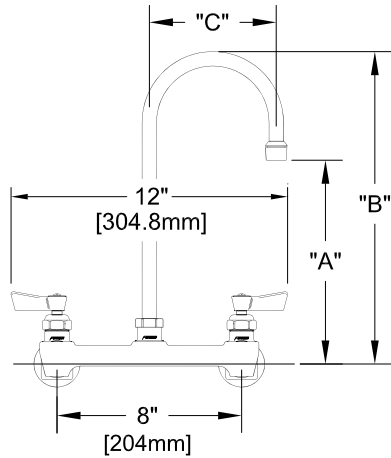

8" C/C BACKSPLASH FAUCET W/ LEVER HANDLES

8" C/C BACKSPLASH FAUCET W/ WRIST HANDLES

8" C/C BACKSPLASH FAUCET

ROUGH-IN:

ANSI/A112.18.1-2005

PRODUCT NAME: STAINLESS STEEL
8" BACKSPLASH FAUCET WITH SWIVEL / RIGID
GOOSENECK SPOUT WITH EZ INSTALL ADAPTERS

MODEL:

- 61441 W/ 6" SWIVEL/RIGID GOOSENECK SPOUT
W/ LEVER HANDLES
- 61263 W/ 12" SWIVEL/RIGID GOOSENECK SPOUT
W/ LEVER HANDLES
- 61468 W/ 6" SWIVEL/RIGID GOOSENECK SPOUT
W/ WRIST HANDLES
- 61271 W/ 12" SWIVEL/RIGID GOOSENECK SPOUT
W/ WRIST HANDLES

FEATURES

CONTROL VALVE

- * 8" C/C BACKSPLASH MOUNT
- * CONCENTRICS
- * STAINLESS STEEL CONSTRUCTION
- * SWIVELLING SEAT DISKS
- * HOT SIDE STEM - RIGHT HAND
- * COLD SIDE STEM - LEFT HAND
- * LEVER HANDLES OR WRIST HANDLES
- * EZ INSTALL ADAPTERS - T&S, CHI, KROWNE
- * GOOSENECK SPOUT

SYSTEM LIMITS

- * TEMP: 40°F MIN. TO 140°F MAX.
- * 2.20 GPM @ 60 PSI

SHIPPING WEIGHT

- * 3.5 LBS

* NSF 61-9 APPROVED & LISTED

www.truesdail.com

| MODELS | DIM "A" | DIM "B" | DIM "C" |
|----------------|---------------------|----------------------|---------------------|
| 61441 61468 | 4-1/2" [114.3mm] | 8-1/16" [204.8mm] | 3-1/2" [88.90mm] |
| 61263 61271 | 8-1/4" [209.6mm] | 12-1/4" [311.2mm] | 5-1/2" [139.7mm] |