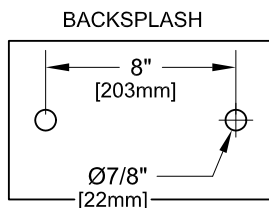

8" C/C BACKSPLASH FAUCET W/ LEVER HANDLES

8" C/C BACKSPLASH FAUCET W/ WRIST HANDLES

8" C/C BACKSPLASH FAUCET

ROUGH-IN:

ANSI/A112.18.1-2005

PRODUCT NAME: STAINLESS STEEL
8" BACKSPLASH FAUCET WITH SWIVEL / RIGID
GOOSENECK SPOUT WITH EZ INSTALL ADAPTERS

MODEL:

- 61441 W/ 6" SWIVEL/RIGID GOOSENECK SPOUT
W/ LEVER HANDLES
- 61263 W/ 12" SWIVEL/RIGID GOOSENECK SPOUT
W/ LEVER HANDLES
- 61468 W/ 6" SWIVEL/RIGID GOOSENECK SPOUT
W/ WRIST HANDLES
- 61271 W/ 12" SWIVEL/RIGID GOOSENECK SPOUT
W/ WRIST HANDLES

FEATURES

CONTROL VALVE

- * 8" C/C BACKSPLASH MOUNT
- * CONCENTRICS
- * STAINLESS STEEL CONSTRUCTION
- * SWIVELLING SEAT DISKS
- * HOT SIDE STEM - RIGHT HAND
- * COLD SIDE STEM - LEFT HAND
- * LEVER HANDLES OR WRIST HANDLES
- * EZ INSTALL ADAPTERS - T&S, CHI, KROWNE
- * GOOSENECK SPOUT

SYSTEM LIMITS

- * TEMP: 40°F MIN. TO 140°F MAX.
- * 2.20 GPM @ 60 PSI

SHIPPING WEIGHT

- * 3.5 LBS

* NSF 61-9 APPROVED & LISTED

www.truesdail.com

| MODELS | DIM "A" | DIM "B" | DIM "C" |
|----------------|---------------------|----------------------|---------------------|
| 61441 61468 | 4-1/2" [114.3mm] | 8-1/16" [204.8mm] | 3-1/2" [88.90mm] |
| 61263 61271 | 8-1/4" [209.6mm] | 12-1/4" [311.2mm] | 5-1/2" [139.7mm] |