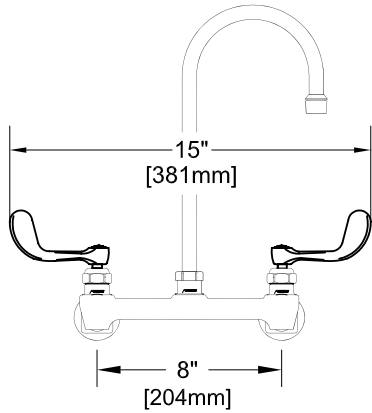

8" C/C BACKSPLASH FAUCET W/ LEVER HANDLES

8" C/C BACKSPLASH FAUCET W/ WRIST HANDLES

8" C/C BACKSPLASH FAUCET

ROUGH-IN:

PRODUCT NAME:

STAINLESS STEEL 8" BACKSPLASH FAUCET WITH SWIVEL / RIGID GOOSENECK SPOUT

MODEL:

- 61476 W/ 6" SWIVEL/RIGID GOOSENECK SPOUT W/ LEVER HANDLES
- 61298 W/ 12" SWIVEL/RIGID GOOSENECK SPOUT W/ LEVER HANDLES
- 61484 W/ 6" SWIVEL/RIGID GOOSENECK SPOUT W/ WRIST HANDLES
- 61301 W/ 12" SWIVEL/RIGID GOOSENECK SPOUT W/ WRIST HANDLES

FEATURES

CONTROL VALVE

- \* 8" C/C BACKSPLASH MOUNT
- \* CONCENTRICS
- \* STAINLESS STEEL CONSTRUCTION
- \* SWIVELLING SEAT DISKS
- \* HOT SIDE STEM - RIGHT HAND
- \* COLD SIDE STEM - LEFT HAND
- \* LEVER HANDLES OR WRIST HANDLES
- \* GOOSENECK SPOUT

SYSTEM LIMITS

- \* TEMP: 40°F MIN. TO 140°F MAX.
- \* 2.20 GPM @ 60 PSI

SHIPPING WEIGHT

- \* 3.5 LBS

\* NSF 61-9 APPROVED & LISTED

[www.truesdail.com](http://www.truesdail.com)

MODELS	DIM "A"	DIM "B"	DIM "C"
61476	4-1/2"	8-1/16"	3-1/2"
61484	[114.3mm]	[204.8mm]	[88.90mm]
61298	8-1/4"	12-1/4"	5-1/2"
61301	[209.6mm]	[311.2mm]	[139.7mm]