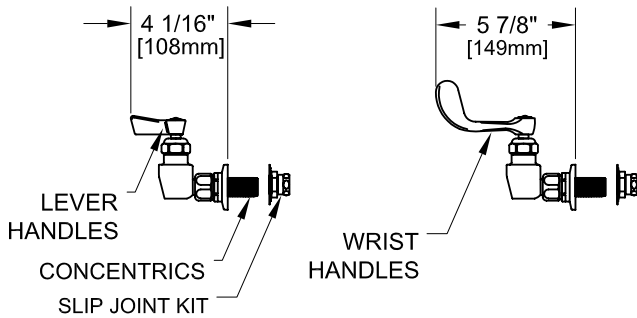

8" C/C BACKSPLASH FAUCET W/ LEVER HANDLES

8" C/C BACKSPLASH FAUCET W/ WRIST HANDLES

8" C/C BACKSPLASH FAUCET

ROUGH-IN:

PRODUCT NAME:

STAINLESS STEEL 8" BACKSPLASH FAUCET WITH SWIVEL / RIGID GOOSENECK SPOUT

MODEL:

- 61476 W/ 6" SWIVEL/RIGID GOOSENECK SPOUT W/ LEVER HANDLES
- 61298 W/ 12" SWIVEL/RIGID GOOSENECK SPOUT W/ LEVER HANDLES
- 61484 W/ 6" SWIVEL/RIGID GOOSENECK SPOUT W/ WRIST HANDLES
- 61301 W/ 12" SWIVEL/RIGID GOOSENECK SPOUT W/ WRIST HANDLES

FEATURES

CONTROL VALVE

- \* 8" C/C BACKSPLASH MOUNT
- \* CONCENTRICS
- \* STAINLESS STEEL CONSTRUCTION
- \* SWIVELLING SEAT DISKS
- \* HOT SIDE STEM - RIGHT HAND
- \* COLD SIDE STEM - LEFT HAND
- \* LEVER HANDLES OR WRIST HANDLES
- \* GOOSENECK SPOUT

SYSTEM LIMITS

- \* TEMP: 40°F MIN. TO 140°F MAX.
- \* 2.20 GPM @ 60 PSI

SHIPPING WEIGHT

- \* 3.5 LBS

\* NSF 61-9 APPROVED & LISTED

[www.truesdail.com](http://www.truesdail.com)

MODELS	DIM "A"	DIM "B"	DIM "C"
61476	4-1/2"	8-1/16"	3-1/2"
61484	[114.3mm]	[204.8mm]	[88.90mm]
61298	8-1/4"	12-1/4"	5-1/2"
61301	[209.6mm]	[311.2mm]	[139.7mm]