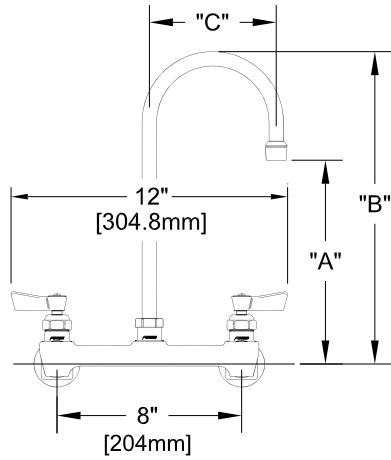

8" C/C BACKSPLASH FAUCET W/ LEVER HANDLES

8" C/C BACKSPLASH FAUCET W/ WRIST HANDLES

8" C/C BACKSPLASH FAUCET

ROUGH-IN:

PRODUCT NAME:

STAINLESS STEEL 8" BACKSPLASH FAUCET WITH SWIVEL / RIGID GOOSENECK SPOUT

MODEL:

- 61476 W/ 6" SWIVEL/RIGID GOOSENECK SPOUT W/ LEVER HANDLES
- 61298 W/ 12" SWIVEL/RIGID GOOSENECK SPOUT W/ LEVER HANDLES
- 61484 W/ 6" SWIVEL/RIGID GOOSENECK SPOUT W/ WRIST HANDLES
- 61301 W/ 12" SWIVEL/RIGID GOOSENECK SPOUT W/ WRIST HANDLES

FEATURES

CONTROL VALVE

- \* 8" C/C BACKSPLASH MOUNT
- \* CONCENTRICS
- \* STAINLESS STEEL CONSTRUCTION
- \* SWIVELLING SEAT DISKS
- \* HOT SIDE STEM - RIGHT HAND
- \* COLD SIDE STEM - LEFT HAND
- \* LEVER HANDLES OR WRIST HANDLES
- \* GOOSENECK SPOUT

SYSTEM LIMITS

- \* TEMP: 40°F MIN. TO 140°F MAX.
- \* 2.20 GPM @ 60 PSI

SHIPPING WEIGHT

- \* 3.5 LBS

\* NSF 61-9 APPROVED & LISTED

[www.truesdail.com](http://www.truesdail.com)

MODELS	DIM "A"	DIM "B"	DIM "C"
61476	4-1/2"	8-1/16"	3-1/2"
61484	[114.3mm]	[204.8mm]	[88.90mm]
61298	8-1/4"	12-1/4"	5-1/2"
61301	[209.6mm]	[311.2mm]	[139.7mm]