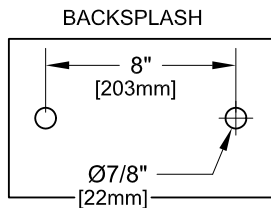

8" C/C BACKSPLASH FAUCET W/ LEVER HANDLES

8" C/C BACKSPLASH FAUCET W/ WRIST HANDLES

8" C/C BACKSPLASH FAUCET

ROUGH-IN:

PRODUCT NAME:

STAINLESS STEEL 8" BACKSPLASH FAUCET WITH SWIVEL / RIGID GOOSENECK SPOUT

MODEL:

- 61476 W/ 6" SWIVEL/RIGID GOOSENECK SPOUT W/ LEVER HANDLES
- 61298 W/ 12" SWIVEL/RIGID GOOSENECK SPOUT W/ LEVER HANDLES
- 61484 W/ 6" SWIVEL/RIGID GOOSENECK SPOUT W/ WRIST HANDLES
- 61301 W/ 12" SWIVEL/RIGID GOOSENECK SPOUT W/ WRIST HANDLES

FEATURES

CONTROL VALVE

- \* 8" C/C BACKSPLASH MOUNT
- \* CONCENTRICS
- \* STAINLESS STEEL CONSTRUCTION
- \* SWIVELLING SEAT DISKS
- \* HOT SIDE STEM - RIGHT HAND
- \* COLD SIDE STEM - LEFT HAND
- \* LEVER HANDLES OR WRIST HANDLES
- \* GOOSENECK SPOUT

SYSTEM LIMITS

- \* TEMP: 40°F MIN. TO 140°F MAX.
- \* 2.20 GPM @ 60 PSI

SHIPPING WEIGHT

- \* 3.5 LBS

\* NSF 61-9 APPROVED & LISTED

[www.truesdail.com](http://www.truesdail.com)

MODELS	DIM "A"	DIM "B"	DIM "C"
61476	4-1/2"	8-1/16"	3-1/2"
61484	[114.3mm]	[204.8mm]	[88.90mm]
61298	8-1/4"	12-1/4"	5-1/2"
61301	[209.6mm]	[311.2mm]	[139.7mm]