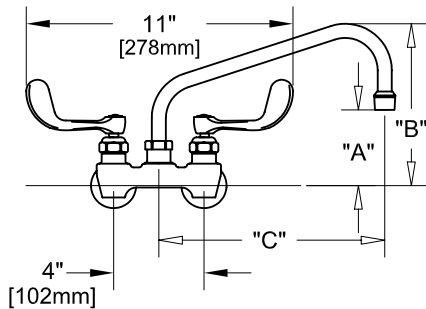

4" C/C BACKSPLASH FAUCET W/ LEVER HANDLES

4" C/C BACKSPLASH FAUCET W/ WRIST HANDLES

4" C/C BACKSPLASH FAUCET

ROUGH-IN:

ANSI/A112.18.1-2005

PRODUCT NAME: STAINLESS STEEL
4" C/C BACKSPLASH FAUCET WITH ELBOWS

MODEL:

- 62413 W/ 6" SWING SPOUT W/ LEVER HANDLES
- 62294 W/ 8" SWING SPOUT W/ LEVER HANDLES
- 62162 W/ 10" SWING SPOUT W/ LEVER HANDLES
- 62022 W/ 12" SWING SPOUT W/ LEVER HANDLES
- 61891 W/ 14" SWING SPOUT W/ LEVER HANDLES
- 61778 W/ 16" SWING SPOUT W/ LEVER HANDLES
- 62421 W/ 6" SWING SPOUT W/ WRIST HANDLES
- 62308 W/ 8" SWING SPOUT W/ WRIST HANDLES
- 62170 W/ 10" SWING SPOUT W/ WRIST HANDLES
- 62030 W/ 12" SWING SPOUT W/ WRIST HANDLES
- 61905 W/ 14" SWING SPOUT W/ WRIST HANDLES
- 61786 W/ 16" SWING SPOUT W/ WRIST HANDLES

FEATURES

CONTROL VALVE

- * 4" C/C BACKSPLASH MOUNT
- * CONCENTRICS
- * STAINLESS STEEL CONSTRUCTION
- * SWIVELLING SEAT DISKS
- * HOT SIDE STEM - RIGHT HAND
- * COLD SIDE STEM - LEFT HAND
- * LEVER HANDLES OR WRIST HANDLES
- * 1/2" CLOSE ELBOWS
- * SWING SPOUT

SYSTEM LIMITS

- * TEMP: 40°F MIN. TO 140°F MAX.

SHIPPING WEIGHT

- * 5.0 LBS

* NSF 61-9 APPROVED & LISTED
www.truesdail.com

MODELS	DIM "A"	DIM "B"	DIM "C"
62413 62421	2-1/4" [57mm]	5-7/8" [149mm]	6" [152mm]
62294 62308	2-1/2" [64mm]	6-3/8" [162mm]	8" [204mm]
62162 62170	3-1/8" [79mm]	6-7/8" [175mm]	10" [254mm]
62022 62030	3-3/4" [95mm]	7-3/8" [187mm]	12" [305mm]
61891 61905	4-3/8" [111mm]	8-1/4" [210mm]	14" [356mm]
61778 61786	5" [127mm]	8-7/8" [225mm]	16" [406mm]