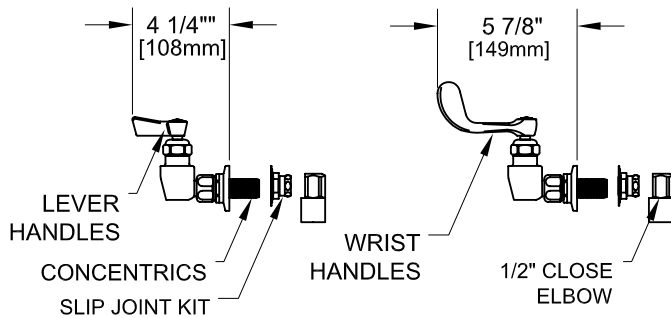

4" C/C BACKSPLASH FAUCET W/ LEVER HANDLES

4" C/C BACKSPLASH FAUCET W/ WRIST HANDLES

4" C/C BACKSPLASH FAUCET

ROUGH-IN:

ANSI/A112.18.1-2005

PRODUCT NAME: STAINLESS STEEL
4" C/C BACKSPLASH FAUCET WITH ELBOWS

MODEL:

- 62413 W/ 6" SWING SPOUT W/ LEVER HANDLES
- 62294 W/ 8" SWING SPOUT W/ LEVER HANDLES
- 62162 W/ 10" SWING SPOUT W/ LEVER HANDLES
- 62022 W/ 12" SWING SPOUT W/ LEVER HANDLES
- 61891 W/ 14" SWING SPOUT W/ LEVER HANDLES
- 61778 W/ 16" SWING SPOUT W/ LEVER HANDLES
- 62421 W/ 6" SWING SPOUT W/ WRIST HANDLES
- 62308 W/ 8" SWING SPOUT W/ WRIST HANDLES
- 62170 W/ 10" SWING SPOUT W/ WRIST HANDLES
- 62030 W/ 12" SWING SPOUT W/ WRIST HANDLES
- 61905 W/ 14" SWING SPOUT W/ WRIST HANDLES
- 61786 W/ 16" SWING SPOUT W/ WRIST HANDLES

FEATURES

CONTROL VALVE

- * 4" C/C BACKSPLASH MOUNT
- * CONCENTRICS
- * STAINLESS STEEL CONSTRUCTION
- * SWIVELLING SEAT DISKS
- * HOT SIDE STEM - RIGHT HAND
- * COLD SIDE STEM - LEFT HAND
- * LEVER HANDLES OR WRIST HANDLES
- * 1/2" CLOSE ELBOWS
- * SWING SPOUT

SYSTEM LIMITS

- * TEMP: 40°F MIN. TO 140°F MAX.

SHIPPING WEIGHT

- * 5.0 LBS

* NSF 61-9 APPROVED & LISTED
www.truesdail.com

MODELS	DIM "A"	DIM "B"	DIM "C"
62413 62421	2-1/4" [57mm]	5-7/8" [149mm]	6" [152mm]
62294 62308	2-1/2" [64mm]	6-3/8" [162mm]	8" [204mm]
62162 62170	3-1/8" [79mm]	6-7/8" [175mm]	10" [254mm]
62022 62030	3-3/4" [95mm]	7-3/8" [187mm]	12" [305mm]
61891 61905	4-3/8" [111mm]	8-1/4" [210mm]	14" [356mm]
61778 61786	5" [127mm]	8-7/8" [225mm]	16" [406mm]