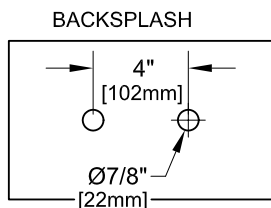

4" C/C BACKSPLASH FAUCET W/ LEVER HANDLES

4" C/C BACKSPLASH FAUCET W/ WRIST HANDLES

4" C/C BACKSPLASH FAUCET

ROUGH-IN:

ANSI/A112.18.1-2005

PRODUCT NAME: STAINLESS STEEL
4" C/C BACKSPLASH FAUCET WITH ELBOWS

MODEL:

- 62413 W/ 6" SWING SPOUT W/ LEVER HANDLES
- 62294 W/ 8" SWING SPOUT W/ LEVER HANDLES
- 62162 W/ 10" SWING SPOUT W/ LEVER HANDLES
- 62022 W/ 12" SWING SPOUT W/ LEVER HANDLES
- 61891 W/ 14" SWING SPOUT W/ LEVER HANDLES
- 61778 W/ 16" SWING SPOUT W/ LEVER HANDLES
- 62421 W/ 6" SWING SPOUT W/ WRIST HANDLES
- 62308 W/ 8" SWING SPOUT W/ WRIST HANDLES
- 62170 W/ 10" SWING SPOUT W/ WRIST HANDLES
- 62030 W/ 12" SWING SPOUT W/ WRIST HANDLES
- 61905 W/ 14" SWING SPOUT W/ WRIST HANDLES
- 61786 W/ 16" SWING SPOUT W/ WRIST HANDLES

FEATURES

CONTROL VALVE

- * 4" C/C BACKSPLASH MOUNT
- * CONCENTRICS
- * STAINLESS STEEL CONSTRUCTION
- * SWIVELLING SEAT DISKS
- * HOT SIDE STEM - RIGHT HAND
- * COLD SIDE STEM - LEFT HAND
- * LEVER HANDLES OR WRIST HANDLES
- * 1/2" CLOSE ELBOWS
- * SWING SPOUT

SYSTEM LIMITS

- * TEMP: 40°F MIN. TO 140°F MAX.

SHIPPING WEIGHT

- * 5.0 LBS

* NSF 61-9 APPROVED & LISTED
www.truesdail.com

MODELS	DIM "A"	DIM "B"	DIM "C"
62413 62421	2-1/4" [57mm]	5-7/8" [149mm]	6" [152mm]
62294 62308	2-1/2" [64mm]	6-3/8" [162mm]	8" [204mm]
62162 62170	3-1/8" [79mm]	6-7/8" [175mm]	10" [254mm]
62022 62030	3-3/4" [95mm]	7-3/8" [187mm]	12" [305mm]
61891 61905	4-3/8" [111mm]	8-1/4" [210mm]	14" [356mm]
61778 61786	5" [127mm]	8-7/8" [225mm]	16" [406mm]