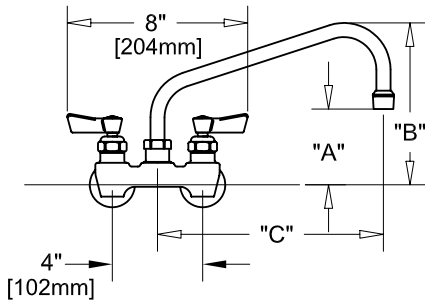

4" C/C BACKSPLASH FAUCET W/ LEVER HANDLES

4" C/C BACKSPLASH FAUCET W/ WRIST HANDLES

4" C/C BACKSPLASH FAUCET

ROUGH-IN:

ANSI/A112.18.1-2005

PRODUCT NAME: STAINLESS STEEL
4" C/C BACKSPLASH FAUCET WITH ELBOWS

MODEL:

- 62413 W/ 6" SWING SPOUT W/ LEVER HANDLES
- 62294 W/ 8" SWING SPOUT W/ LEVER HANDLES
- 62162 W/ 10" SWING SPOUT W/ LEVER HANDLES
- 62022 W/ 12" SWING SPOUT W/ LEVER HANDLES
- 61891 W/ 14" SWING SPOUT W/ LEVER HANDLES
- 61778 W/ 16" SWING SPOUT W/ LEVER HANDLES
- 62421 W/ 6" SWING SPOUT W/ WRIST HANDLES
- 62308 W/ 8" SWING SPOUT W/ WRIST HANDLES
- 62170 W/ 10" SWING SPOUT W/ WRIST HANDLES
- 62030 W/ 12" SWING SPOUT W/ WRIST HANDLES
- 61905 W/ 14" SWING SPOUT W/ WRIST HANDLES
- 61786 W/ 16" SWING SPOUT W/ WRIST HANDLES

FEATURES

CONTROL VALVE

- * 4" C/C BACKSPLASH MOUNT
- * CONCENTRICS
- * STAINLESS STEEL CONSTRUCTION
- * SWIVELLING SEAT DISKS
- * HOT SIDE STEM - RIGHT HAND
- * COLD SIDE STEM - LEFT HAND
- * LEVER HANDLES OR WRIST HANDLES
- * 1/2" CLOSE ELBOWS
- * SWING SPOUT

SYSTEM LIMITS

- * TEMP: 40°F MIN. TO 140°F MAX.

SHIPPING WEIGHT

- * 5.0 LBS

* NSF 61-9 APPROVED & LISTED
www.truesdail.com

MODELS	DIM "A"	DIM "B"	DIM "C"
62413 62421	2-1/4" [57mm]	5-7/8" [149mm]	6" [152mm]
62294 62308	2-1/2" [64mm]	6-3/8" [162mm]	8" [204mm]
62162 62170	3-1/8" [79mm]	6-7/8" [175mm]	10" [254mm]
62022 62030	3-3/4" [95mm]	7-3/8" [187mm]	12" [305mm]
61891 61905	4-3/8" [111mm]	8-1/4" [210mm]	14" [356mm]
61778 61786	5" [127mm]	8-7/8" [225mm]	16" [406mm]