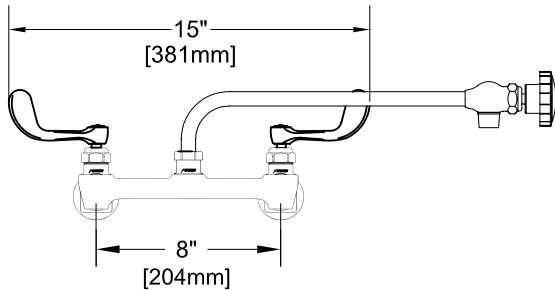

8" C/C BACKSPLASH FAUCET W/ LEVER HANDLES

8" C/C BACKSPLASH FAUCET W/ WRIST HANDLES

8" C/C BACKSPLASH FAUCET

ROUGH-IN:

PRODUCT NAME:

STAINLESS STEEL 8" BACKSPLASH FAUCET WITH 12" CONTROL SWING SPOUT

MODEL:

- 65463 W/ 12" CONTROL SWING SPOUT W/ LEVER HANDLES
- 65501 W/ 12" CONTROL SWING SPOUT W/ WRIST HANDLES

FEATURES

CONTROL VALVE

- \* 8" C/C BACKSPLASH MOUNT
- \* CONCENTRICS
- \* STAINLESS STEEL CONSTRUCTION
- \* SWIVELLING SEAT DISKS
- \* HOT SIDE STEM - RIGHT HAND
- \* COLD SIDE STEM - LEFT HAND
- \* LEVER HANDLES OR WRIST HANDLES
- \* 1/2" CLOSE ELBOWS
- \* EZ INSTALL ADAPTERS - T&S, CHI, KROWNE
- \* CONTROL SWING SPOUT

SYSTEM LIMITS

- \* TEMP: 40°F MIN. TO 140°F MAX.
- \* 5 GPM @ 60 PSI

SHIPPING WEIGHT

- \* 6.0 LBS

\* NSF 61-9 APPROVED & LISTED

[www.truesdail.com](http://www.truesdail.com)

**FISHER**

FISHER MANUFACTURING COMPANY