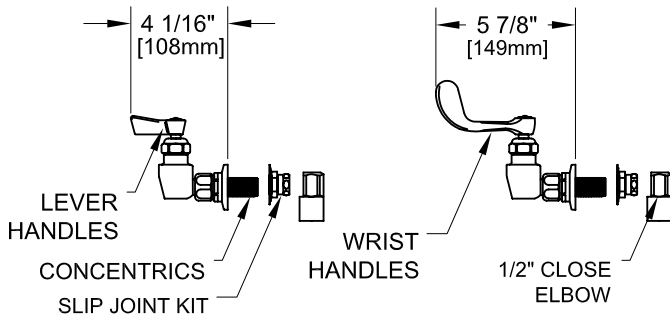

8" C/C BACKSPLASH FAUCET W/ LEVER HANDLES

8" C/C BACKSPLASH FAUCET W/ WRIST HANDLES

8" C/C BACKSPLASH FAUCET

ROUGH-IN:

PRODUCT NAME:

STAINLESS STEEL 8" BACKSPLASH FAUCET WITH 12" CONTROL SWING SPOUT

MODEL:

- 65463 W/ 12" CONTROL SWING SPOUT W/ LEVER HANDLES
- 65501 W/ 12" CONTROL SWING SPOUT W/ WRIST HANDLES

FEATURES

CONTROL VALVE

- \* 8" C/C BACKSPLASH MOUNT
- \* CONCENTRICS
- \* STAINLESS STEEL CONSTRUCTION
- \* SWIVELLING SEAT DISKS
- \* HOT SIDE STEM - RIGHT HAND
- \* COLD SIDE STEM - LEFT HAND
- \* LEVER HANDLES OR WRIST HANDLES
- \* 1/2" CLOSE ELBOWS
- \* EZ INSTALL ADAPTERS - T&S, CHI, KROWNE
- \* CONTROL SWING SPOUT

SYSTEM LIMITS

- \* TEMP: 40°F MIN. TO 140°F MAX.
- \* 5 GPM @ 60 PSI

SHIPPING WEIGHT

- \* 6.0 LBS

\* NSF 61-9 APPROVED & LISTED

[www.truesdail.com](http://www.truesdail.com)

**FISHER**

FISHER MANUFACTURING COMPANY