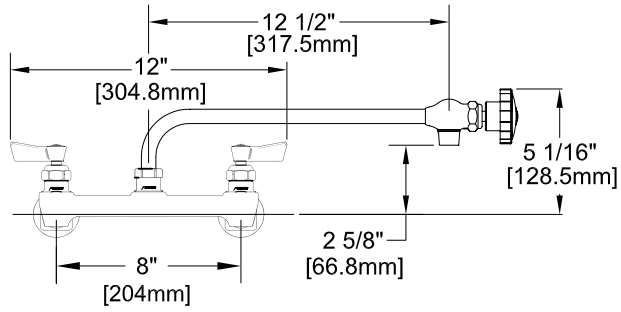

8" C/C BACKSPLASH FAUCET W/ LEVER HANDLES

8" C/C BACKSPLASH FAUCET W/ WRIST HANDLES

8" C/C BACKSPLASH FAUCET

ROUGH-IN:

PRODUCT NAME:

STAINLESS STEEL 8" BACKSPLASH FAUCET WITH 12" CONTROL SWING SPOUT

MODEL:

- 65463 W/ 12" CONTROL SWING SPOUT W/ LEVER HANDLES
- 65501 W/ 12" CONTROL SWING SPOUT W/ WRIST HANDLES

FEATURES

CONTROL VALVE

- \* 8" C/C BACKSPLASH MOUNT
- \* CONCENTRICS
- \* STAINLESS STEEL CONSTRUCTION
- \* SWIVELLING SEAT DISKS
- \* HOT SIDE STEM - RIGHT HAND
- \* COLD SIDE STEM - LEFT HAND
- \* LEVER HANDLES OR WRIST HANDLES
- \* 1/2" CLOSE ELBOWS
- \* EZ INSTALL ADAPTERS - T&S, CHI, KROWNE
- \* CONTROL SWING SPOUT

SYSTEM LIMITS

- \* TEMP: 40°F MIN. TO 140°F MAX.
- \* 5 GPM @ 60 PSI

SHIPPING WEIGHT

- \* 6.0 LBS

\* NSF 61-9 APPROVED & LISTED

[www.truesdail.com](http://www.truesdail.com)

**FISHER**

FISHER MANUFACTURING COMPANY