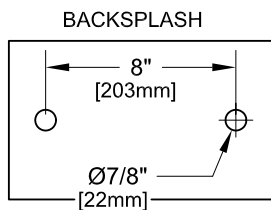

8" C/C BACKSPLASH FAUCET W/ LEVER HANDLES

8" C/C BACKSPLASH FAUCET W/ WRIST HANDLES

8" C/C BACKSPLASH FAUCET

ROUGH-IN:

PRODUCT NAME:

STAINLESS STEEL 8" BACKSPLASH FAUCET WITH 12" CONTROL SWING SPOUT

MODEL:

- 65463 W/ 12" CONTROL SWING SPOUT W/ LEVER HANDLES
- 65501 W/ 12" CONTROL SWING SPOUT W/ WRIST HANDLES

FEATURES

CONTROL VALVE

- \* 8" C/C BACKSPLASH MOUNT
- \* CONCENTRICS
- \* STAINLESS STEEL CONSTRUCTION
- \* SWIVELLING SEAT DISKS
- \* HOT SIDE STEM - RIGHT HAND
- \* COLD SIDE STEM - LEFT HAND
- \* LEVER HANDLES OR WRIST HANDLES
- \* 1/2" CLOSE ELBOWS
- \* EZ INSTALL ADAPTERS - T&S, CHI, KROWNE
- \* CONTROL SWING SPOUT