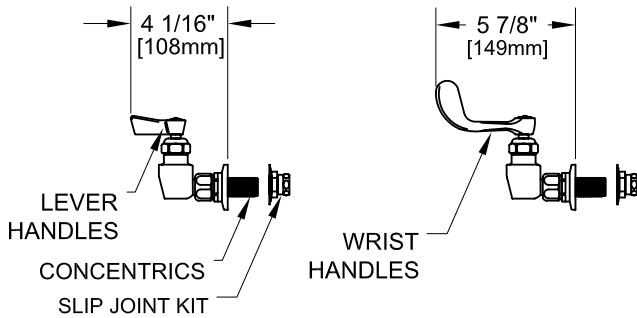

8" C/C BACKSPLASH FAUCET W/ LEVER HANDLES

8" C/C BACKSPLASH FAUCET W/ WRIST HANDLES

8" C/C BACKSPLASH FAUCET

ROUGH-IN:

PRODUCT NAME: STAINLESS STEEL
8" BACKSPLASH FAUCET WITH 12" CONTROL SWING
SPOUT WITH EZ INSTALL ADAPTERS

MODEL:

- 65471 W/ 12" CONTROL SWING SPOUT W/ LEVER HANDLES
- 65528 W/ 12" CONTROL SWING SPOUT W/ WRIST HANDLES

FEATURES

CONTROL VALVE

- * 8" C/C BACKSPLASH MOUNT
- * CONCENTRICS
- * STAINLESS STEEL CONSTRUCTION
- * SWIVELLING SEAT DISKS
- * HOT SIDE STEM - RIGHT HAND
- * COLD SIDE STEM - LEFT HAND
- * LEVER HANDLES OR WRIST HANDLES
- * EZ INSTALL ADAPTERS - T&S, CHI, KROWNE
- * CONTROL SWING SPOUT

SYSTEM LIMITS

- * TEMP: 40°F MIN. TO 140°F MAX.
- * 5 GPM @ 60 PSI

SHIPPING WEIGHT

- * 6.0 LBS

* NSF 61-9 APPROVED & LISTED

www.truesdail.com

FISHER

FISHER MANUFACTURING COMPANY