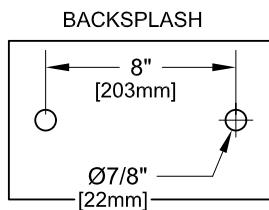

8" C/C BACKSPLASH FAUCET W/ LEVER HANDLES

8" C/C BACKSPLASH FAUCET W/ WRIST HANDLES

8" C/C BACKSPLASH FAUCET

ROUGH-IN:

PRODUCT NAME: STAINLESS STEEL
8" BACKSPLASH FAUCET WITH 12" CONTROL SWING
SPOUT WITH EZ INSTALL ADAPTERS

MODEL:

- 65471 W/ 12" CONTROL SWING SPOUT W/ LEVER HANDLES
- 65528 W/ 12" CONTROL SWING SPOUT W/ WRIST HANDLES

FEATURES

CONTROL VALVE

- * 8" C/C BACKSPLASH MOUNT
- * CONCENTRICS
- * STAINLESS STEEL CONSTRUCTION
- * SWIVELLING SEAT DISKS
- * HOT SIDE STEM - RIGHT HAND
- * COLD SIDE STEM - LEFT HAND
- * LEVER HANDLES OR WRIST HANDLES
- * EZ INSTALL ADAPTERS - T&S, CHI, KROWNE
- * CONTROL SWING SPOUT