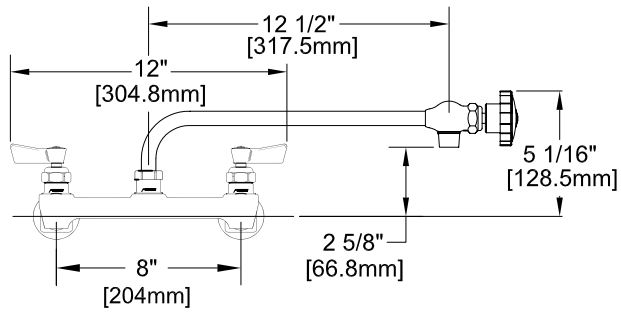

8" C/C BACKSPLASH FAUCET W/ LEVER HANDLES

8" C/C BACKSPLASH FAUCET W/ WRIST HANDLES

8" C/C BACKSPLASH FAUCET

ROUGH-IN:

PRODUCT NAME: STAINLESS STEEL
8" BACKSPLASH FAUCET WITH 12" CONTROL SWING
SPOUT WITH EZ INSTALL ADAPTERS

MODEL:

- 65471 W/ 12" CONTROL SWING SPOUT W/ LEVER HANDLES
- 65528 W/ 12" CONTROL SWING SPOUT W/ WRIST HANDLES

FEATURES

CONTROL VALVE

- * 8" C/C BACKSPLASH MOUNT
- * CONCENTRICS
- * STAINLESS STEEL CONSTRUCTION
- * SWIVELLING SEAT DISKS
- * HOT SIDE STEM - RIGHT HAND
- * COLD SIDE STEM - LEFT HAND
- * LEVER HANDLES OR WRIST HANDLES
- * EZ INSTALL ADAPTERS - T&S, CHI, KROWNE
- * CONTROL SWING SPOUT

SYSTEM LIMITS

- * TEMP: 40°F MIN. TO 140°F MAX.
- * 5 GPM @ 60 PSI

SHIPPING WEIGHT

- * 6.0 LBS

* NSF 61-9 APPROVED & LISTED

www.truesdail.com

FISHER

FISHER MANUFACTURING COMPANY