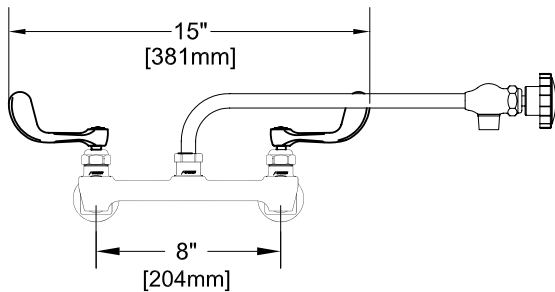

8" C/C BACKSPLASH FAUCET W/ LEVER HANDLES

8" C/C BACKSPLASH FAUCET W/ WRIST HANDLES

8" C/C BACKSPLASH FAUCET

ROUGH-IN:

PRODUCT NAME: STAINLESS STEEL
8" BACKSPLASH FAUCET WITH 12" CONTROL SWING
SPOUT WITH EZ INSTALL ADAPTERS

MODEL:

- 65471 W/ 12" CONTROL SWING SPOUT W/ LEVER HANDLES
- 65528 W/ 12" CONTROL SWING SPOUT W/ WRIST HANDLES

FEATURES

CONTROL VALVE

- * 8" C/C BACKSPLASH MOUNT
- * CONCENTRICS
- * STAINLESS STEEL CONSTRUCTION
- * SWIVELLING SEAT DISKS
- * HOT SIDE STEM - RIGHT HAND
- * COLD SIDE STEM - LEFT HAND
- * LEVER HANDLES OR WRIST HANDLES
- * EZ INSTALL ADAPTERS - T&S, CHI, KROWNE
- * CONTROL SWING SPOUT

SYSTEM LIMITS

- * TEMP: 40°F MIN. TO 140°F MAX.
- * 5 GPM @ 60 PSI

SHIPPING WEIGHT

- * 6.0 LBS

* NSF 61-9 APPROVED & LISTED

www.truesdail.com

FISHER

FISHER MANUFACTURING COMPANY