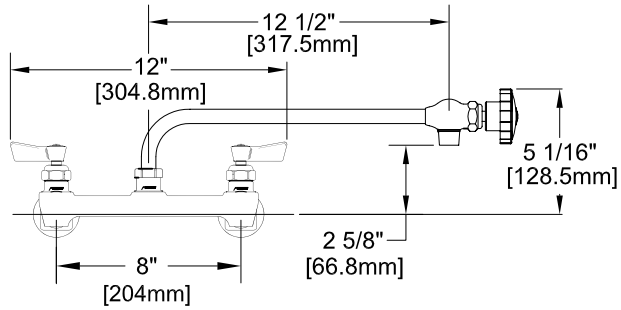

8" C/C BACKSPLASH FAUCET W/ LEVER HANDLES

8" C/C BACKSPLASH FAUCET W/ WRIST HANDLES

8" C/C BACKSPLASH FAUCET

ROUGH-IN:

PRODUCT NAME:

STAINLESS STEEL 8" BACKSPLASH FAUCET WITH 12" CONTROL SWING SPOUT

MODEL:

- 65498 W/ 12" CONTROL SWING SPOUT W/ LEVER HANDLES
- 65536 W/ 12" CONTROL SWING SPOUT W/ WRIST HANDLES

FEATURES

CONTROL VALVE

- * 8" C/C BACKSPLASH MOUNT
- * CONCENTRICS
- * STAINLESS STEEL CONSTRUCTION
- * SWIVELLING SEAT DISKS
- * HOT SIDE STEM - RIGHT HAND
- * COLD SIDE STEM - LEFT HAND
- * LEVER HANDLES OR WRIST HANDLES
- * CONTROL SWING SPOUT

SYSTEM LIMITS

- * TEMP: 40°F MIN. TO 140°F MAX.
- * 5 GPM @ 60 PSI

SHIPPING WEIGHT

- * 6.0 LBS

* NSF 61-9 APPROVED & LISTED

www.truesdail.com

FISHER

FISHER MANUFACTURING COMPANY