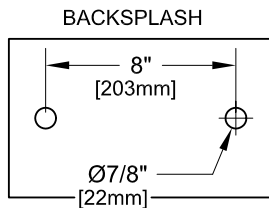

8" C/C BACKSPLASH FAUCET W/ LEVER HANDLES

8" C/C BACKSPLASH FAUCET W/ WRIST HANDLES

8" C/C BACKSPLASH FAUCET

ROUGH-IN:

PRODUCT NAME:

STAINLESS STEEL 8" BACKSPLASH FAUCET WITH 12" CONTROL SWING SPOUT

MODEL:

- 65498 W/ 12" CONTROL SWING SPOUT W/ LEVER HANDLES
- 65536 W/ 12" CONTROL SWING SPOUT W/ WRIST HANDLES

FEATURES

CONTROL VALVE

- * 8" C/C BACKSPLASH MOUNT
- * CONCENTRICS
- * STAINLESS STEEL CONSTRUCTION
- * SWIVELLING SEAT DISKS
- * HOT SIDE STEM - RIGHT HAND
- * COLD SIDE STEM - LEFT HAND
- * LEVER HANDLES OR WRIST HANDLES
- * CONTROL SWING SPOUT