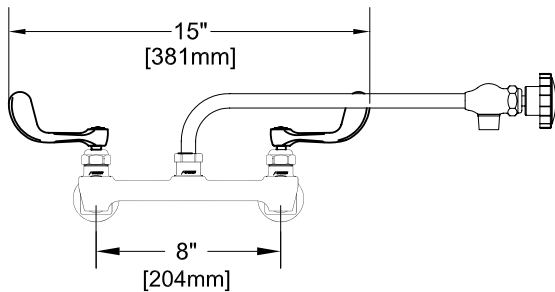

8" C/C BACKSPLASH FAUCET W/ LEVER HANDLES

8" C/C BACKSPLASH FAUCET W/ WRIST HANDLES

8" C/C BACKSPLASH FAUCET

ROUGH-IN:

PRODUCT NAME:

STAINLESS STEEL 8" BACKSPLASH FAUCET WITH 12" CONTROL SWING SPOUT

MODEL:

- 65498 W/ 12" CONTROL SWING SPOUT W/ LEVER HANDLES
- 65536 W/ 12" CONTROL SWING SPOUT W/ WRIST HANDLES

FEATURES

CONTROL VALVE

- * 8" C/C BACKSPLASH MOUNT
- * CONCENTRICS
- * STAINLESS STEEL CONSTRUCTION
- * SWIVELLING SEAT DISKS
- * HOT SIDE STEM - RIGHT HAND
- * COLD SIDE STEM - LEFT HAND
- * LEVER HANDLES OR WRIST HANDLES
- * CONTROL SWING SPOUT

SYSTEM LIMITS

- * TEMP: 40°F MIN. TO 140°F MAX.
- * 5 GPM @ 60 PSI

SHIPPING WEIGHT

- * 6.0 LBS

* NSF 61-9 APPROVED & LISTED

www.truesdail.com

FISHER

FISHER MANUFACTURING COMPANY