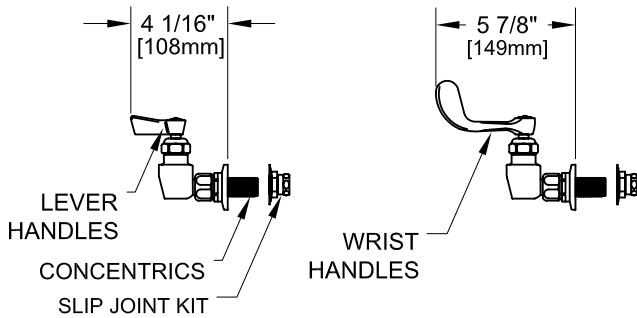

8" C/C BACKSPLASH FAUCET W/ LEVER HANDLES

8" C/C BACKSPLASH FAUCET W/ WRIST HANDLES

8" C/C BACKSPLASH FAUCET

ROUGH-IN:

PRODUCT NAME:

STAINLESS STEEL 8" BACKSPLASH FAUCET WITH 12" CONTROL SWING SPOUT

MODEL:

- 65498 W/ 12" CONTROL SWING SPOUT W/ LEVER HANDLES
- 65536 W/ 12" CONTROL SWING SPOUT W/ WRIST HANDLES

FEATURES

CONTROL VALVE

- * 8" C/C BACKSPLASH MOUNT
- * CONCENTRICS
- * STAINLESS STEEL CONSTRUCTION
- * SWIVELLING SEAT DISKS
- * HOT SIDE STEM - RIGHT HAND
- * COLD SIDE STEM - LEFT HAND
- * LEVER HANDLES OR WRIST HANDLES
- * CONTROL SWING SPOUT

SYSTEM LIMITS

- * TEMP: 40°F MIN. TO 140°F MAX.
- * 5 GPM @ 60 PSI

SHIPPING WEIGHT

- * 6.0 LBS

* NSF 61-9 APPROVED & LISTED

www.truesdail.com

FISHER

FISHER MANUFACTURING COMPANY