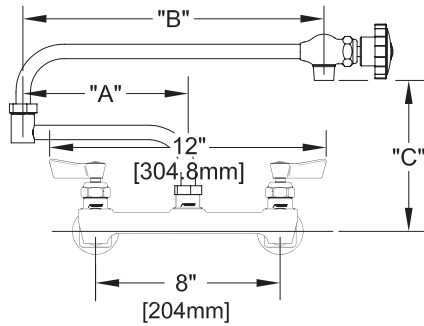

8" C/C BACKSPLASH FAUCET W/ LEVER HANDLES

8" C/C BACKSPLASH FAUCET W/ WRIST HANDLES

8" C/C BACKSPLASH FAUCET

ROUGH-IN:

ANSI/A112.18.1-2005

PRODUCT NAME: STAINLESS STEEL
8" BACKSPLASH FAUCET WITH 12" CONTROL SWING & DJ SPOUT WITH EZ INSTALL ADAPTERS

MODEL:

- 65552 W/ 12" CONTROL SWING SPOUT, 7" DJ W/ LEVER HANDLES
- 65617 W/ 12" CONTROL SWING SPOUT, 12" DJ W/ LEVER HANDLES
- 65587 W/ 12" CONTROL SWING SPOUT, 7" DJ W/ WRIST HANDLES
- 65641 W/ 12" CONTROL SWING SPOUT, 12" DJ W/ WRIST HANDLES

FEATURES

CONTROL VALVE

- * 8" C/C BACKSPLASH MOUNT
- * CONCENTRICS
- * STAINLESS STEEL CONSTRUCTION
- * SWIVELLING SEAT DISKS
- * HOT SIDE STEM - RIGHT HAND
- * COLD SIDE STEM - LEFT HAND
- * LEVER HANDLES OR WRIST HANDLES
- * EZ INSTALL ADAPTERS - T&S, CHI, KROWNE
- * CONTROL SWING SPOUT

SYSTEM LIMITS

- * TEMP: 40°F MIN. TO 140°F MAX.
- * 5 GPM @ 60 PSI

SHIPPING WEIGHT

- * 6.0 LBS

* NSF 61-9 APPROVED & LISTED

www.truesdail.com

MODELS	DIM "A"	DIM "B"	DIM "C"
65552 65587	7" [177.8mm]	12 1/2" [317.5mm]	7 1/2" [190.5mm]
65617 65641	12" [308.4mm]	12 1/2" [317.5mm]	7 1/2" [190.5mm]