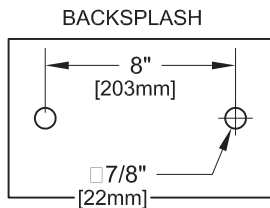

8" C/C BACKSPLASH FAUCET W/ LEVER HANDLES

8" C/C BACKSPLASH FAUCET W/ WRIST HANDLES

8" C/C BACKSPLASH FAUCET

ROUGH-IN:

ANSI/A112.18.1-2005

PRODUCT NAME: STAINLESS STEEL
8" BACKSPLASH FAUCET WITH 12" CONTROL SWING & DJ SPOUT WITH EZ INSTALL ADAPTERS

FEATURES

CONTROL VALVE

- * 8" C/C BACKSPLASH MOUNT
- * CONCENTRICS
- * STAINLESS STEEL CONSTRUCTION
- * SWIVELLING SEAT DISKS
- * HOT SIDE STEM - RIGHT HAND
- * COLD SIDE STEM - LEFT HAND
- * LEVER HANDLES OR WRIST HANDLES
- * EZ INSTALL ADAPTERS - T&S, CHI, KROWNE
- * CONTROL SWING SPOUT

SYSTEM LIMITS

- * TEMP: 40°F MIN. TO 140°F MAX.
- * 5 GPM @ 60 PSI

SHIPPING WEIGHT

- * 6.0 LBS

* NSF 61-9 APPROVED & LISTED

www.truesdail.com

MODELS	DIM "A"	DIM "B"	DIM "C"
65552 65587	7" [177.8mm]	12 1/2" [317.5mm]	7 1/2" [190.5mm]
65617 65641	12" [308.4mm]	12 1/2" [317.5mm]	7 1/2" [190.5mm]