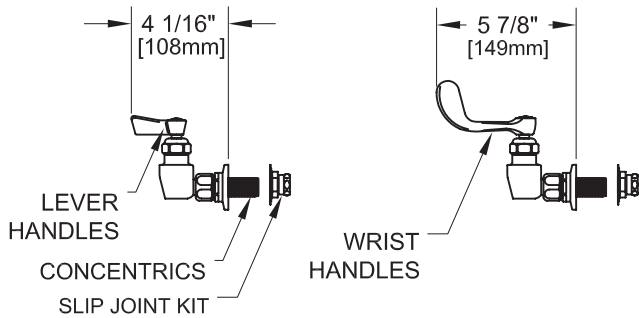

8" C/C BACKSPLASH FAUCET W/ LEVER HANDLES

8" C/C BACKSPLASH FAUCET W/ WRIST HANDLES

8" C/C BACKSPLASH FAUCET

ROUGH-IN:

ANSI/A112.18.1-2005

PRODUCT NAME: STAINLESS STEEL
8" BACKSPLASH FAUCET WITH 12" CONTROL SWING & DJ SPOUT WITH EZ INSTALL ADAPTERS

MODEL:

- 65552 W/ 12" CONTROL SWING SPOUT, 7" DJ W/ LEVER HANDLES
- 65617 W/ 12" CONTROL SWING SPOUT, 12" DJ W/ LEVER HANDLES
- 65587 W/ 12" CONTROL SWING SPOUT, 7" DJ W/ WRIST HANDLES
- 65641 W/ 12" CONTROL SWING SPOUT, 12" DJ W/ WRIST HANDLES

FEATURES

CONTROL VALVE

- * 8" C/C BACKSPLASH MOUNT
- * CONCENTRICS
- * STAINLESS STEEL CONSTRUCTION
- * SWIVELLING SEAT DISKS
- * HOT SIDE STEM - RIGHT HAND
- * COLD SIDE STEM - LEFT HAND
- * LEVER HANDLES OR WRIST HANDLES
- * EZ INSTALL ADAPTERS - T&S, CHI, KROWNE
- * CONTROL SWING SPOUT

SYSTEM LIMITS

- * TEMP: 40°F MIN. TO 140°F MAX.
- * 5 GPM @ 60 PSI

SHIPPING WEIGHT

- * 6.0 LBS

* NSF 61-9 APPROVED & LISTED

www.truesdail.com

MODELS	DIM "A"	DIM "B"	DIM "C"
65552 65587	7" [177.8mm]	12 1/2" [317.5mm]	7 1/2" [190.5mm]
65617 65641	12" [308.4mm]	12 1/2" [317.5mm]	7 1/2" [190.5mm]