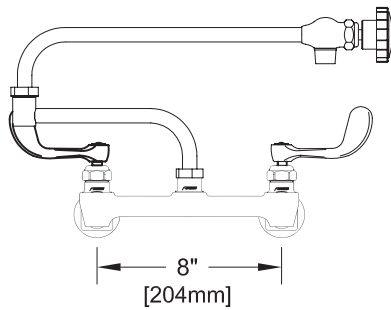

8" C/C BACKSPLASH FAUCET W/ LEVER HANDLES

8" C/C BACKSPLASH FAUCET W/ WRIST HANDLES

8" C/C BACKSPLASH FAUCET

ROUGH-IN:

ANSI/A112.18.1-2005

PRODUCT NAME: STAINLESS STEEL
8" BACKSPLASH FAUCET WITH 12" CONTROL SWING & DJ SPOUT WITH EZ INSTALL ADAPTERS

MODEL:

- 65552 W/ 12" CONTROL SWING SPOUT, 7" DJ W/ LEVER HANDLES
- 65617 W/ 12" CONTROL SWING SPOUT, 12" DJ W/ LEVER HANDLES
- 65587 W/ 12" CONTROL SWING SPOUT, 7" DJ W/ WRIST HANDLES
- 65641 W/ 12" CONTROL SWING SPOUT, 12" DJ W/ WRIST HANDLES

FEATURES

CONTROL VALVE

- * 8" C/C BACKSPLASH MOUNT
- * CONCENTRICS
- * STAINLESS STEEL CONSTRUCTION
- * SWIVELLING SEAT DISKS
- * HOT SIDE STEM - RIGHT HAND
- * COLD SIDE STEM - LEFT HAND
- * LEVER HANDLES OR WRIST HANDLES
- * EZ INSTALL ADAPTERS - T&S, CHI, KROWNE
- * CONTROL SWING SPOUT

SYSTEM LIMITS

- * TEMP: 40°F MIN. TO 140°F MAX.
- * 5 GPM @ 60 PSI

SHIPPING WEIGHT

- * 6.0 LBS

* NSF 61-9 APPROVED & LISTED

www.truesdail.com

MODELS	DIM "A"	DIM "B"	DIM "C"
65552 65587	7" [177.8mm]	12 1/2" [317.5mm]	7 1/2" [190.5mm]
65617 65641	12" [308.4mm]	12 1/2" [317.5mm]	7 1/2" [190.5mm]